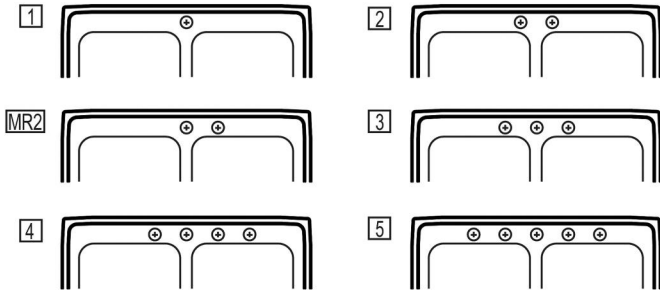

**PRODUCT SPECIFICATIONS**

Lustertone<sup>®</sup> Classic Stainless Steel 33" x 22" x 10-1/8" Equal Double Bowl Drop-in Sink w/Right Deep Bowl. Sink is manufactured from 18 gauge 304 Stainless Steel with a Lustrous Satin finish, Center drain placement, and Bottom only pads.

<b>Installation Type:</b>	Drop-in
<b>Material:</b>	304 Stainless Steel
<b>Finish:</b>	Lustrous Satin
<b>Gauge:</b>	18
<b>Sound Deadening:</b>	Bottom only pads
<b>Number of Bowls:</b>	2
<b>Sink Dimensions:</b>	33" x 22" x 10-1/8"
<b>Bowl 1 Dimensions:</b>	13-1/2" x 16" x 7-1/2"
<b>Bowl 2 Dimensions:</b>	13-1/2" x 16" x 10"
<b>Drain Size:</b>	3-1/2" (89mm)
<b>Drain Location:</b>	Center
<b>Minimum Cabinet Size:</b>	36"
<b>Mounting Hardware:</b>	Part # 64090014 included for countertops up to 3/4" (19mm) thick
<b>Template Included:</b>	No
<b>Cutout Template #:</b>	<a href="#">1000001189</a>

Template is available for download at [elkay.com](http://elkay.com). CAD software will be required to open the template.

**Cutout Dimensions for Drop-in Installation:**  
32-3/8" x 21-3/8" (822mm x 543mm) with 1-1/2" (38mm) corner radius

**Hole Drilling Configurations:**

1-1/2" (38mm) Diameter Faucet Holes on 4" (102mm) Centers

A Century of Tradition and Quality. For more than 100 years, Elkay has been making innovative products and providing exceptional customer care. We take pride in offering plumbing products that make life easier, inspire change and leave the world a better place.