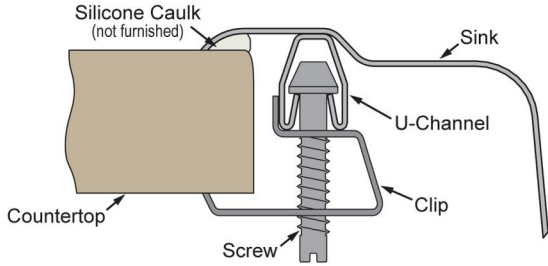

Installation Profile:

Optional Accessories		
LKWBG1316SS	Stainless Steel 12-1/2" x 15" x 1" Bottom Grid Spec Sheet (PDF)	
CB1613	Hardwood 16-3/4" x 13-1/2" x 1" Cutting Board Spec Sheet (PDF)	
CB1713	Hardwood 13-1/2" x 17" x 1" Cutting Board Spec Sheet (PDF)	
CBS1316	Hardwood 14-1/2" x 17" x 3/4" Cutting Board Spec Sheet (PDF)	
LK99	Deluxe 3-1/2" Drain Type 304 Stainless Steel Body Strainer Basket Rubber Seal and Tailpiece Spec Sheet (PDF)	
LKWERBSS	Stainless Steel 15-3/8" x 12-3/8" x 5-7/16" Rinsing Basket Spec Sheet (PDF)	
LKWRB1316SS	Stainless Steel 12-1/2" x 15" x 7" Rinsing Basket Spec Sheet (PDF)	

In keeping with our policy of continuing product improvement, Elkay reserves the right to change product specifications without notice. Please visit elkay.com for the most current version of Elkay product specification sheets. This specification describes an Elkay product with design, quality, and functional benefits to the user. When making a comparison of other producers' offerings, be certain these features are not overlooked. Latest version of the spec sheet available: <https://www.elkayfiles.com/spec-sheets/STLR3322R_spec.pdf>