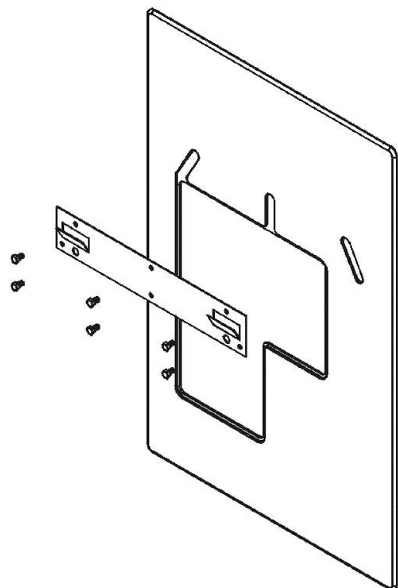

PRODUCT SPECIFICATIONS

Wall Bezel Black. Overall dimensions are 32-1/4" x 1/4" x 21".

Mounting Type:	Wall Mount (On Wall)
Finish:	Black (BK)
Dimensions:	32-1/4" x 1/4" x 21"
Shipping Weight:	4 lbs.

- 32.25" high X 21" wide.
- Covers wall surface imperfections.
- For use with EZ, LZ, EMABF, LMABF or (L)VRC models.

[Installation Instructions \(PDF\) - 97928C](#)

PART: _____ QTY: _____

PROJECT: _____

CONTACT: _____

DATE: _____

NOTES: _____

APPROVAL: _____

In keeping with our policy of continuing product improvement, Elkay reserves the right to change product specifications without notice. Please visit elkay.com for the most current version of Elkay product specification sheets. This specification describes an Elkay product with design, quality, and functional benefits to the user. When making a comparison of other producers' offerings, be certain these features are not overlooked.

DIMENSION CHART

DIM	EMABF / VRC	EZ
A	5 3/4" (146mm)	6 3/8" (162mm)
B	N/A	6 3/8" (162mm)
C	2 7/16" (62mm)	ON CENTER LINE
D	7 7/16" (189mm)	7" (178mm)
E	7 9/16" (192mm)	7" (178mm)
F	17 1/8" (435mm)	14 7/8" (378mm)
G	7 1/8" (181mm)	N/A