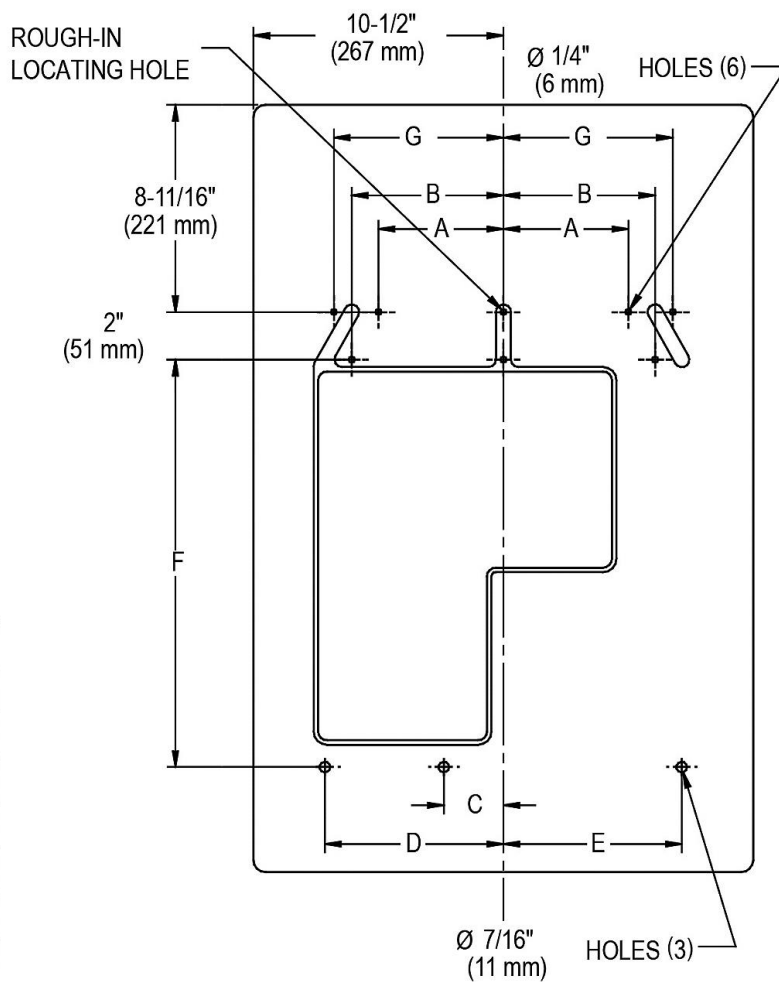

PRODUCT SPECIFICATIONS

Wall Bezel Black. Overall dimensions are 32-1/4" x 1/4" x 21".

Mounting Type:	Wall Mount (On Wall)
Finish:	Black (BK)
Dimensions:	32-1/4" x 1/4" x 21"
Shipping Weight:	4 lbs.

- 32.25" high X 21" wide.
- Covers wall surface imperfections.
- For use with EZ, LZ, EMABF, LMABF or (L)VRC models.

DIMENSION CHART

DIM	EMABF / VRC	EZ
A	5 3/4" (146mm)	6 3/8" (162mm)
B	N/A	6 3/8" (162mm)
C	2 7/16" (62mm)	ON CENTER LINE
D	7 7/16" (189mm)	7" (178mm)
E	7 9/16" (192mm)	7" (178mm)
F	17 1/8" (435mm)	14 7/8" (378mm)
G	7 1/8" (181mm)	N/A