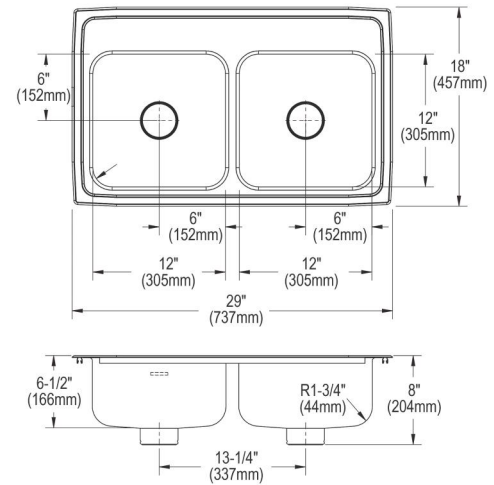

PART: _____ QTY: _____

PROJECT: _____

CONTACT: _____

DATE: _____

NOTES: _____

APPROVAL: _____

In keeping with our policy of continuing product improvement, Elkay reserves the right to change product specifications without notice. Please visit elkay.com for the most current version of Elkay product specification sheets. This specification describes an Elkay product with design, quality, and functional benefits to the user. When making a comparison of other producers' offerings, be certain these features are not overlooked. Latest version of the spec sheet available: <https://www.elkayfiles.com/spec-sheets/LRADQ291865PD_spec.pdf>