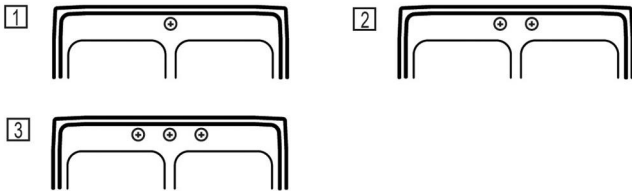

<b>Installation Type:</b>	Drop-in
<b>Material:</b>	304 Stainless Steel
<b>Special Features:</b>	Perfect Drain Quick-Clip Mounting System
<b>Finish:</b>	Lustrous Satin
<b>Gauge:</b>	18
<b>Sound Deadening:</b>	Bottom only pads
<b>Number of Bowls:</b>	2
<b>Sink Dimensions:</b>	29" x 18" x 8"
<b>Bowl 1 Dimensions:</b>	12" x 12" x 6-3/8"
<b>Bowl 2 Dimensions:</b>	12" x 12" x 6-3/8"
<b>Drain Size:</b>	3-3/8" (86mm)
<b>Drain Location:</b>	Center
<b>Minimum Cabinet Size:</b>	33"
<b>Mounting Hardware:</b>	Included for 3/4" (19mm) countertop
<b>Template Included:</b>	No
<b>Cutout Template #:</b>	<a href="#">1000001280</a>

Template is available for download at [elkay.com](http://elkay.com). CAD software will be required to open the template.

**Cutout Dimensions for Drop-in Installation:**

28-3/8" x 17-3/8" (721mm x 441mm) with 1-1/2" (38mm) corner radius

**Hole Drilling Configurations:**

1-1/2" (38mm) Diameter Faucet Holes on 4" (102mm) Centers

**Installation Profile:**

In keeping with our policy of continuing product improvement, Elkay reserves the right to change product specifications without notice. Please visit [elkay.com](http://elkay.com) for the most current version of Elkay product specification sheets. This specification describes an Elkay product with design, quality, and functional benefits to the user. When making a comparison of other producers' offerings, be certain these features are not overlooked. Latest version of the spec sheet available: [https://www.elkayfiles.com/spec-sheets/LRADQ291865PD\\_spec.pdf](https://www.elkayfiles.com/spec-sheets/LRADQ291865PD_spec.pdf)