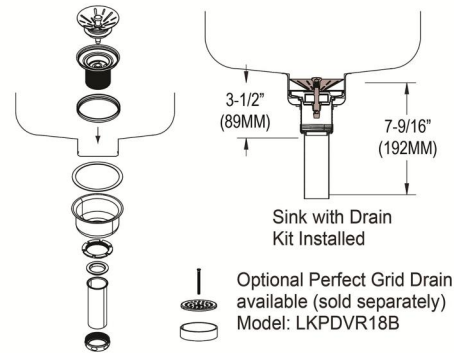

PART: _____ QTY: _____

PROJECT: _____

CONTACT: _____

DATE: _____

NOTES: _____

APPROVAL: _____

In keeping with our policy of continuing product improvement, Elkay reserves the right to change product specifications without notice. Please visit elkay.com for the most current version of Elkay product specification sheets. This specification describes an Elkay product with design, quality, and functional benefits to the user. When making a comparison of other producers' offerings, be certain these features are not overlooked. Latest version of the spec sheet available: <https://www.elkayfiles.com/spec-sheets/LRADQ291865PD_spec.pdf>