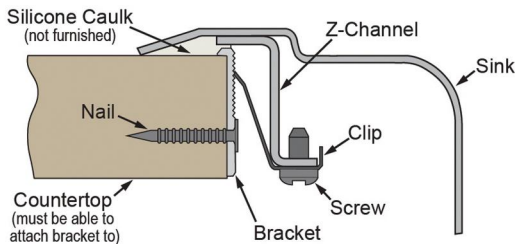

<b>Installation Type:</b>	Drop-in
<b>Material:</b>	304 Stainless Steel
<b>Special Features:</b>	Perfect Drain Quick-Clip Mounting System
<b>Finish:</b>	Lustrous Satin
<b>Gauge:</b>	18
<b>Sound Deadening:</b>	Bottom only pads
<b>Number of Bowls:</b>	2
<b>Sink Dimensions:</b>	29" x 18" x 8"
<b>Bowl 1 Dimensions:</b>	12" x 12" x 6-3/8"
<b>Bowl 2 Dimensions:</b>	12" x 12" x 6-3/8"
<b>Drain Size:</b>	3-3/8" (86mm)
<b>Drain Location:</b>	Center
<b>Minimum Cabinet Size:</b>	33"
<b>Mounting Hardware:</b>	Included for 3/4" (19mm) countertop
<b>Template Included:</b>	No
<b>Cutout Template #:</b>	<a href="#">1000001280</a>

Template is available for download at [elkay.com](http://elkay.com). CAD software will be required to open the template.

**Cutout Dimensions for Drop-in Installation:**

28-3/8" x 17-3/8" (721mm x 441mm) with 1-1/2" (38mm) corner radius

**Perfect Drain:** Seamlessly welded stainless steel collar eliminates the gap between a traditional drain and the sink for a more sanitary and gap free installation. Select garbage disposers can be installed on either sink bowl for user convenience. Please see our Garbage Disposer Compatibility Guide.

**Hole Drilling Configurations:**

1-1/2" (38mm) Diameter Faucet Holes on 4" (102mm) Centers

**Installation Profile:**

In keeping with our policy of continuing product improvement, Elkay reserves the right to change product specifications without notice. Please visit [elkay.com](http://elkay.com) for the most current version of Elkay product specification sheets. This specification describes an Elkay product with design, quality, and functional benefits to the user. When making a comparison of other producers' offerings, be certain these features are not overlooked. Latest version of the spec sheet available: [https://www.elkayfiles.com/spec-sheets/LRADQ291865PD\\_spec.pdf](https://www.elkayfiles.com/spec-sheets/LRADQ291865PD_spec.pdf)