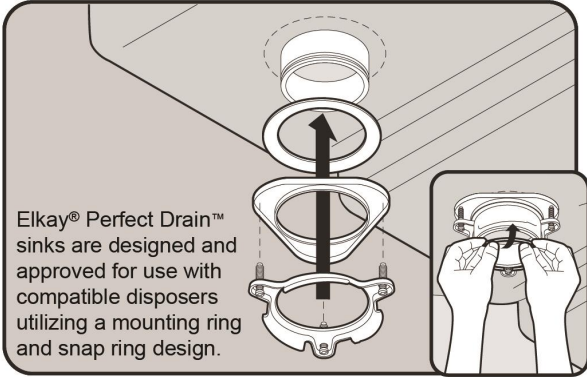

**Perfect Drain:** Seamlessly welded stainless steel collar eliminates the gap between a traditional drain and the sink for a more sanitary and gap free installation. Select garbage disposers can be installed on either sink bowl for user convenience. Please see our Garbage Disposer Compatibility Guide.

**Hole Drilling Configurations:**

1-1/2" (38mm) Diameter Faucet Holes on 4" (102mm) Centers

**Installation Profile:**

In keeping with our policy of continuing product improvement, Elkay reserves the right to change product specifications without notice. Please visit [elkay.com](http://elkay.com) for the most current version of Elkay product specification sheets. This specification describes an Elkay product with design, quality, and functional benefits to the user. When making a comparison of other producers' offerings, be certain these features are not overlooked. Latest version of the spec sheet available: [https://www.elkayfiles.com/spec-sheets/LRADQ291865PD\\_spec.pdf](https://www.elkayfiles.com/spec-sheets/LRADQ291865PD_spec.pdf)