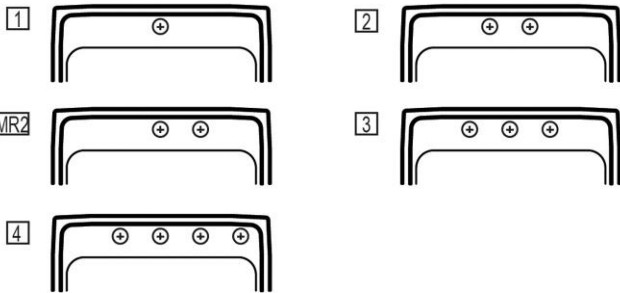

**PRODUCT SPECIFICATIONS**

Lustertone® Classic Stainless Steel 22" x 22" x 5" Single Bowl Drop-in ADA Sink. Sink is manufactured from 18 gauge 304 Stainless Steel with a Lustrous Satin finish, Rear Center drain placement, and Bottom only pads.

<b>Installation Type:</b>	Drop-in
<b>Material:</b>	304 Stainless Steel
<b>Finish:</b>	Lustrous Satin
<b>Gauge:</b>	18
<b>Sound Deadening:</b>	Bottom only pads
<b>Number of Bowls:</b>	1
<b>Sink Dimensions:</b>	22" x 22" x 5"
<b>Bowl 1 Dimensions:</b>	19" x 16" x 4-7/8"
<b>Drain Size:</b>	3-1/2" (89mm)
<b>Drain Location:</b>	Rear Center
<b>Minimum Cabinet Size:</b>	27"
<b>Mounting Hardware:</b>	Part # 64090012 included for countertops up to 3/4" (19mm) thick
<b>Template Included:</b>	No
<b>Cutout Template #:</b>	<a href="#">1000001248</a>

Template is available for download at [elkay.com](http://elkay.com). CAD software will be required to open the template.

**Cutout Dimensions for Drop-in Installation:**

21-3/8" x 21-3/8" (543mm x 543mm) with 1-1/2" (38mm) corner radius

**Hole Drilling Configurations:**

1-1/2" (38mm) Diameter Faucet Holes on 4" (102mm) Centers

A Century of Tradition and Quality. For more than 100 years, Elkay has been making innovative products and providing exceptional customer care. We take pride in offering plumbing products that make life easier, inspire change and leave the world a better place.