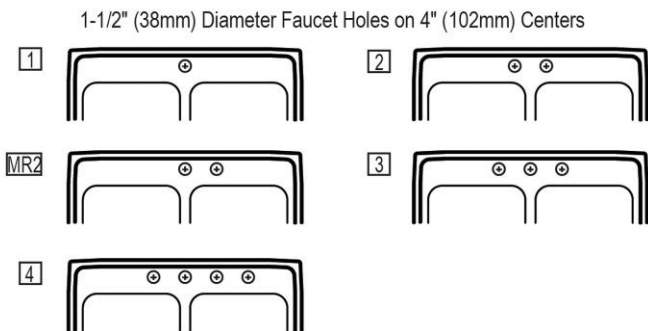

Hole Drilling Configurations: