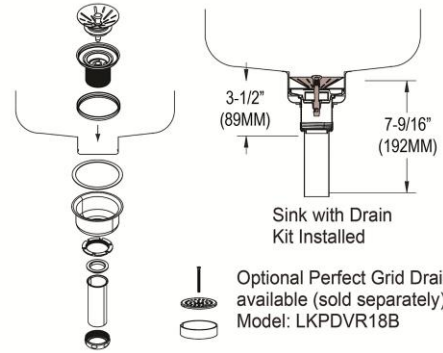

Installation Profile:

Included Accessories

LKPD1	Perfect Drain® Fitting Type 304 Stainless Steel Body and Strainer Spec Sheet (PDF)	

Optional Accessories

LKWBG2115SS	Elkay Stainless Steel 20" x 14-3/4" x 1" Bottom Grid Spec Sheet (PDF)	
CB1516	Elkay Hardwood 15" x 16-3/4" x 3/4" Cutting Board Spec Sheet (PDF)	
LKDS35	3-1/2" Garbage Disposal Stopper / Strainer for use with Perfect Drain® -Satin Finish Spec Sheet (PDF)	
LKDS99	3-1/2" Garbage Disposal Stopper / Strainer for use with Perfect Drain® -Chrome Polished Stainless Steel Spec Sheet (PDF)	

In keeping with our policy of continuing product improvement, Elkay reserves the right to change product specifications without notice. Please visit elkay.com for the most current version of Elkay product specification sheets. This specification describes an Elkay product with design, quality, and functional benefits to the user. When making a comparison of other producers' offerings, be certain these features are not overlooked. Latest version of the spec sheet available: <https://www.elkayfiles.com/spec-sheets/LR2522PD_spec.pdf>