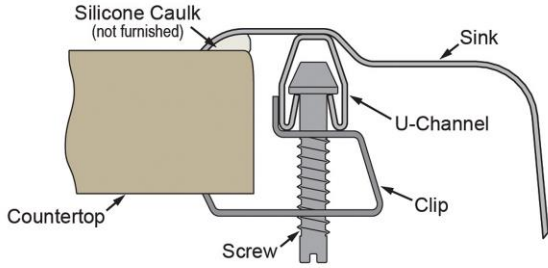

Installation Profile:

Included Accessories

LKPD1	Perfect Drain® Fitting Type 304 Stainless Steel Body and Strainer Spec Sheet (PDF)	

Optional Accessories

LKWBG2115SS	Elkay Stainless Steel 20" x 14-3/4" x 1" Bottom Grid Spec Sheet (PDF)	
CB1516	Elkay Hardwood 15" x 16-3/4" x 3/4" Cutting Board Spec Sheet (PDF)	
LKDS35	3-1/2" Garbage Disposal Stopper / Strainer for use with Perfect Drain® -Satin Finish Spec Sheet (PDF)	
LKDS99	3-1/2" Garbage Disposal Stopper / Strainer for use with Perfect Drain® -Chrome Polished Stainless Steel Spec Sheet (PDF)	

In keeping with our policy of continuing product improvement, Elkay reserves the right to change product specifications without notice. Please visit elkay.com for the most current version of Elkay product specification sheets. This specification describes an Elkay product with design, quality, and functional benefits to the user. When making a comparison of other producers' offerings, be certain these features are not overlooked. Latest version of the spec sheet available: <https://www.elkayfiles.com/spec-sheets/LR2522PD_spec.pdf>