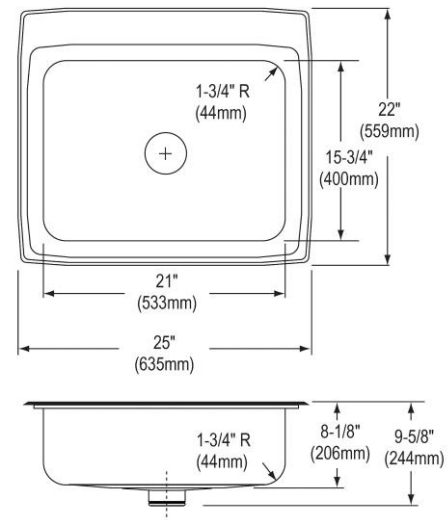

PART: _____ QTY: _____
PROJECT: _____
CONTACT: _____
DATE: _____
NOTES: _____
APPROVAL: _____

Included with Product: One LKPD1 Perfect Drain and strainer.

A Century of Tradition and Quality. For more than 100 years, Elkay has been making innovative products and providing exceptional customer care. We take pride in offering plumbing products that make life easier, inspire change and leave the world a better place.

Product Compliance: ASME A112.19.3/CSA B45.4
Accessory: ASME A112.18.2/CSA B125.2

Sinks are listed by IAPMO® as meeting the applicable requirements of the Uniform Plumbing Code®, International Plumbing Code®, and National Plumbing Code of Canada.

- [Clean and Care Manual (PDF)](#)
- [Installation Instructions (PDF) - 1000005236](#)
- [Installation Instructions (PDF) - 74180289 Disposer](#)
- [Installation Instructions (PDF) - 74180340-USA Drain](#)
- [Installation Instructions (PDF) - Garbage Disposer Compatibility Guide](#)
- [Warranty (PDF)](#)