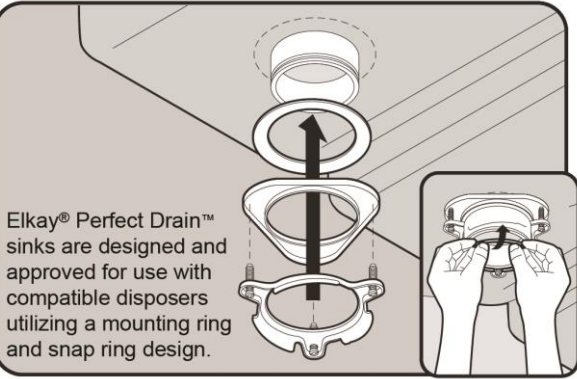

Installation Profile:

Included Accessories

LKPD1	Perfect Drain® Fitting Type 304 Stainless Steel Body and Strainer Spec Sheet (PDF)	

Optional Accessories

LKWBG2115SS	Elkay Stainless Steel 20" x 14-3/4" x 1" Bottom Grid Spec Sheet (PDF)	
CB1516	Elkay Hardwood 15" x 16-3/4" x 3/4" Cutting Board Spec Sheet (PDF)	
LKDS35	3-1/2" Garbage Disposal Stopper / Strainer for use with Perfect Drain® -Satin Finish Spec Sheet (PDF)	
LKDS99	3-1/2" Garbage Disposal Stopper / Strainer for use with Perfect Drain® -Chrome Polished Stainless Steel Spec Sheet (PDF)	

In keeping with our policy of continuing product improvement, Elkay reserves the right to change product specifications without notice. Please visit elkay.com for the most current version of Elkay product specification sheets. This specification describes an Elkay product with design, quality, and functional benefits to the user. When making a comparison of other producers' offerings, be certain these features are not overlooked. Latest version of the spec sheet available: <https://www.elkayfiles.com/spec-sheets/LR2522PD_spec.pdf>