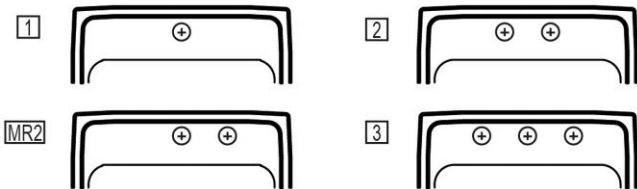

PRODUCT SPECIFICATIONS

Lustertone® Classic Stainless Steel 19-1/2" x 19" x 7-1/2" Single Bowl Drop-in Sink with Perfect Drain®. Sink is manufactured from 18 gauge 304 Stainless Steel with a Lustrous Satin finish, Center drain placement, and Bottom only pads.

Installation Type:	Drop-in
Material:	304 Stainless Steel
Special Features:	Perfect Drain
Finish:	Lustrous Satin
Gauge:	18
Sound Deadening:	Bottom only pads
Number of Bowls:	1
Sink Dimensions:	19-1/2" x 19" x 9"
Bowl 1 Dimensions:	16" x 13-1/2" x 7-3/8"
Drain Size:	3-3/8" (86mm)
Drain Location:	Center
Minimum Cabinet Size:	24"
Mounting Hardware:	Part # 64090012 included for countertops up to 3/4" (19mm) thick
Template Included:	No
Cutout Template #:	1000001259

Template is available for download at [elkay.com](#). CAD software will be required to open the template.

Cutout Dimensions for Drop-in Installation:
18-7/8" x 18-3/8" (479mm x 467mm) with 1-1/2" (38mm) corner radius

Perfect Drain: Seamlessly welded stainless steel collar eliminates the gap between a traditional drain and the sink for a more sanitary and gap free installation. Select garbage disposers can be installed on either sink bowl for user convenience. Please see our Garbage Disposer Compatibility Guide.

Hole Drilling Configurations:

1-1/2" (38mm) Diameter Faucet Holes on 4" (102mm) Centers

Included with Product: One LKPD1 Perfect Drain and strainer.

A Century of Tradition and Quality. For more than 100 years, Elkay has been making innovative products and providing exceptional customer care. We take pride in offering plumbing products that make life easier, inspire change and leave the world a better place.

Product Compliance: ASME A112.19.3/CSA B45.4
Accessory: ASME A112.18.2/CSA B125.2

Sinks are listed by IAPMO® as meeting the applicable requirements of the Uniform Plumbing Code®, International Plumbing Code®, and National Plumbing Code of Canada.

- [Clean and Care Manual (PDF)](#)
- [Installation Instructions (PDF) - 1000005236](#)
- [Installation Instructions (PDF) - 74180289 Disposer](#)
- [Installation Instructions (PDF) - 74180340-USA Drain](#)
- [Installation Instructions (PDF) - Garbage Disposer Compatibility Guide](#)
- [Warranty (PDF)](#)