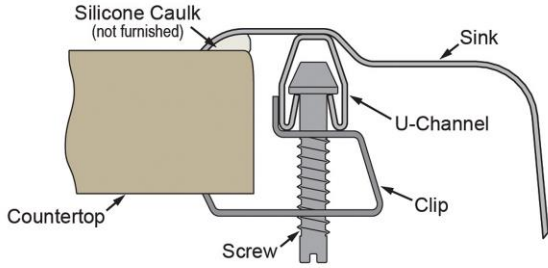

Installation Profile:

Included Accessories

LKPD1	Perfect Drain® Fitting Type 304 Stainless Steel Body and Strainer Spec Sheet (PDF)	

Optional Accessories

LKWBG1316SS	Elkay Stainless Steel 12-1/2" x 15" x 1" Bottom Grid Spec Sheet (PDF)	
CB1613	Elkay Hardwood 16-3/4" x 13-1/2" x 1" Cutting Board Spec Sheet (PDF)	
CB1713	Elkay Hardwood 13-1/2" x 17" x 1" Cutting Board Spec Sheet (PDF)	
CBS1316	Hardwood 14-1/2" x 17" x 3/4" Cutting Board Spec Sheet (PDF)	

In keeping with our policy of continuing product improvement, Elkay reserves the right to change product specifications without notice. Please visit elkay.com for the most current version of Elkay product specification sheets. This specification describes an Elkay product with design, quality, and functional benefits to the user. When making a comparison of other producers' offerings, be certain these features are not overlooked. Latest version of the spec sheet available: <https://www.elkayfiles.com/spec-sheets/LR1919PD_spec.pdf>