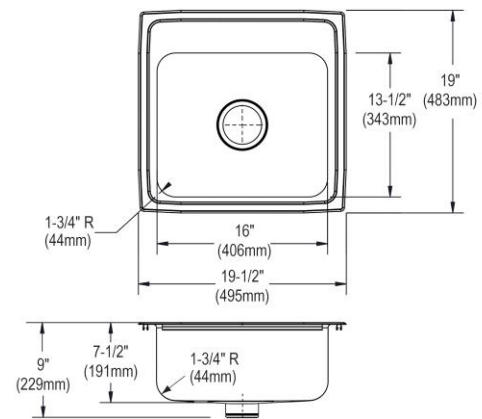

PART: _____ QTY: _____
PROJECT: _____
CONTACT: _____
DATE: _____
NOTES: _____
APPROVAL: _____

In keeping with our policy of continuing product improvement, Elkay reserves the right to change product specifications without notice. Please visit [elkay.com](#) for the most current version of Elkay product specification sheets. This specification describes an Elkay product with design, quality, and functional benefits to the user. When making a comparison of other producers' offerings, be certain these features are not overlooked. Latest version of the spec sheet available: <https://www.elkayfiles.com/spec-sheets/LR1919PD_spec.pdf>