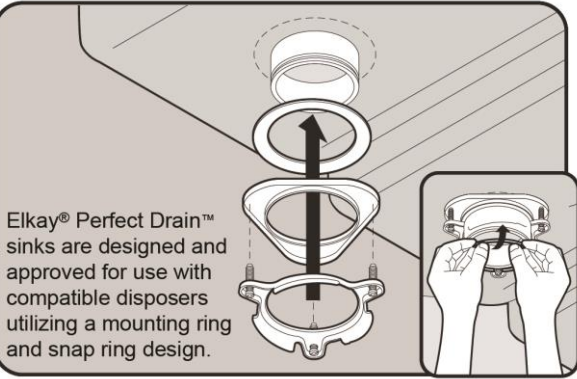

Installation Profile:

Included Accessories

LKPD1	Perfect Drain® Fitting Type 304 Stainless Steel Body and Strainer Spec Sheet (PDF)	

Optional Accessories

LKWBG1316SS	Elkay Stainless Steel 12-1/2" x 15" x 1" Bottom Grid Spec Sheet (PDF)	
CB1613	Elkay Hardwood 16-3/4" x 13-1/2" x 1" Cutting Board Spec Sheet (PDF)	
CB1713	Elkay Hardwood 13-1/2" x 17" x 1" Cutting Board Spec Sheet (PDF)	
CBS1316	Hardwood 14-1/2" x 17" x 3/4" Cutting Board Spec Sheet (PDF)	

In keeping with our policy of continuing product improvement, Elkay reserves the right to change product specifications without notice. Please visit elkay.com for the most current version of Elkay product specification sheets. This specification describes an Elkay product with design, quality, and functional benefits to the user. When making a comparison of other producers' offerings, be certain these features are not overlooked. Latest version of the spec sheet available: <https://www.elkayfiles.com/spec-sheets/LR1919PD_spec.pdf>