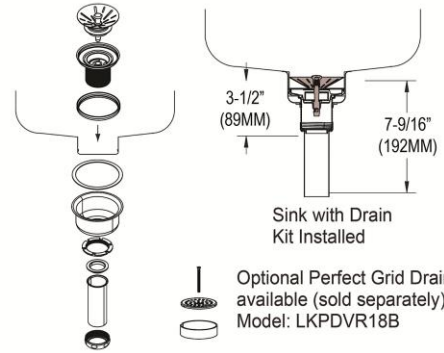

Installation Profile:

Included Accessories

LKPD1	Perfect Drain® Fitting Type 304 Stainless Steel Body and Strainer Spec Sheet (PDF)	

Optional Accessories

LKWBG1316SS	Elkay Stainless Steel 12-1/2" x 15" x 1" Bottom Grid Spec Sheet (PDF)	
CB1613	Elkay Hardwood 16-3/4" x 13-1/2" x 1" Cutting Board Spec Sheet (PDF)	
CB1713	Elkay Hardwood 13-1/2" x 17" x 1" Cutting Board Spec Sheet (PDF)	
CBS1316	Hardwood 14-1/2" x 17" x 3/4" Cutting Board Spec Sheet (PDF)	

In keeping with our policy of continuing product improvement, Elkay reserves the right to change product specifications without notice. Please visit elkay.com for the most current version of Elkay product specification sheets. This specification describes an Elkay product with design, quality, and functional benefits to the user. When making a comparison of other producers' offerings, be certain these features are not overlooked. Latest version of the spec sheet available: <https://www.elkayfiles.com/spec-sheets/LR1919PD_spec.pdf>