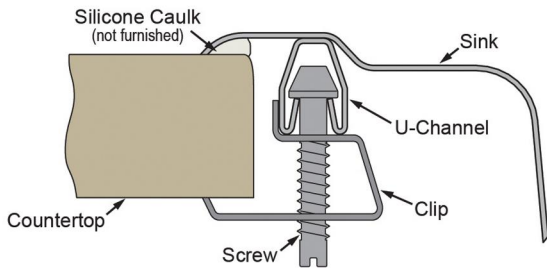

PRODUCT SPECIFICATIONS

Lustertone® Classic Stainless Steel 17" x 20" x 7-5/8" 2-Hole Single Bowl Drop-in Sink + Faucet Kit. Sink is manufactured from 18 gauge 304 Stainless Steel with a Lustrous Satin finish, Center drain placement, and Bottom only pads.

Installation Type:	Drop-in, Sink Kits
Material:	304 Stainless Steel
Finish:	Lustrous Satin
Gauge:	18
Sound Deadening:	Bottom only pads
Number of Bowls:	1
Sink Dimensions:	17" x 20" x 7-5/8"
Bowl 1 Dimensions:	14" x 14" x 7-1/2"
Drain Size:	3-1/2" (89mm)
Drain Location:	Center
Minimum Cabinet Size:	21"
Mounting Hardware:	Part # 64090012 included for countertops up to 3/4" (19mm) thick
Template Included:	No
Cutout Template #:	1000001272

Template is available for download at elkay.com. CAD software will be required to open the template.

Cutout Dimensions for Drop-in Installation:
16-3/8" x 19-3/8" (416mm x 492mm) with 1-1/2" (38mm) corner radius

Installation Profile:

Included with Product:

LK406GN04T4C faucet,
LK18B drain,
LK500 P-trap.

A Century of Tradition and Quality. For more than 100 years, Elkay has been making innovative products and providing exceptional customer care. We take pride in offering plumbing products that make life easier, inspire change and leave the world a better place.

Product Compliance:

Faucet: ASME A112.19.3/CSA B45.4
ASME A112.18.1/CSA B125.1
CEC
NSF 372 (lead free)
NSF 61
Accessory: ASME A112.18.2/CSA B125.2

Sinks are listed by IAPMO® as meeting the applicable requirements of the Uniform Plumbing Code®, International Plumbing Code®, and National Plumbing Code of Canada.

- [Clean and Care Manual (PDF)](#)
- [Installation Instructions (PDF) - 1000005236](#)
- [Installation Instructions (PDF) - 1000005235](#)
- [Installation Instructions (PDF) - A55483](#)
- [Warranty (PDF)](#)

PART: _____ QTY: _____
PROJECT: _____
CONTACT: _____
DATE: _____
NOTES: _____
APPROVAL: _____

In keeping with our policy of continuing product improvement, Elkay reserves the right to change product specifications without notice. Please visit elkay.com for the most current version of Elkay product specification sheets. This specification describes an Elkay product with design, quality, and functional benefits to the user. When making a comparison of other producers' offerings, be certain these features are not overlooked.