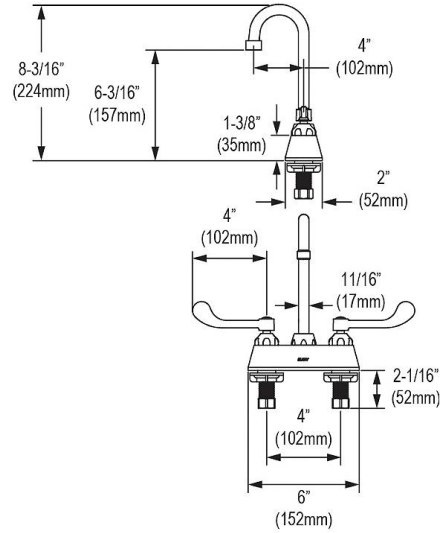

Template is available for download at elkay.com. CAD software will be required to open the template.

Cutout Dimensions for Drop-in Installation:
16-3/8" x 19-3/8" (416mm x 492mm) with 1-1/2" (38mm) corner radius

Included Accessories

[LK500](#)

P-Trap with Cleanout Plug
[Spec Sheet \(PDF\)](#)

8mm Diameter Faucet Holes on 4" (102mm) Centers

In keeping with our policy of continuing product improvement, Elkay reserves the right to change product specifications without notice. Please visit elkay.com for the most current version of Elkay product specification sheets. This specification describes an Elkay product with design, quality, and functional benefits to the user. When making a comparison of other producers' offerings, be certain these features are not overlooked.