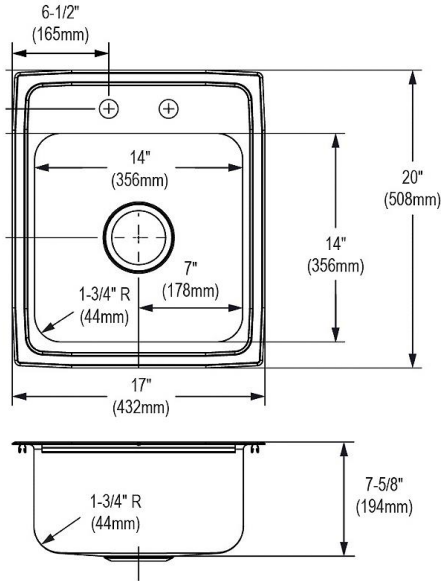

Installation Type:	Drop-in, Sink Kits
Material:	304 Stainless Steel
Finish:	Lustrous Satin
Gauge:	18
Sound Deadening:	Bottom only pads
Number of Bowls:	1
Sink Dimensions:	17" x 20" x 7-5/8"
Bowl 1 Dimensions:	14" x 14" x 7-1/2"
Drain Size:	3-1/2" (89mm)
Drain Location:	Center
Minimum Cabinet Size:	21"
Mounting Hardware:	Part # 64090012 included for countertops up to 3/4" (19mm) thick
Template Included:	No
Cutout Template #:	1000001272

Template is available for download at elkay.com. CAD software will be required to open the template.

Cutout Dimensions for Drop-in Installation:
16-3/8" x 19-3/8" (416mm x 492mm) with 1-1/2" (38mm) corner radius

Included Accessories

[LK500](#)

P-Trap with Cleanout Plug
[Spec Sheet \(PDF\)](#)

8mm Diameter Faucet Holes on 4" (102mm) Centers

In keeping with our policy of continuing product improvement, Elkay reserves the right to change product specifications without notice. Please visit elkay.com for the most current version of Elkay product specification sheets. This specification describes an Elkay product with design, quality, and functional benefits to the user. When making a comparison of other producers' offerings, be certain these features are not overlooked.