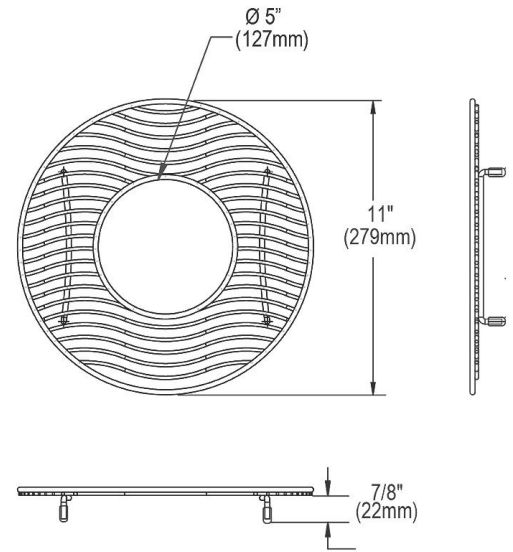

PART: _____ QTY: _____

PROJECT: _____

CONTACT: _____

DATE: _____

NOTES: _____

APPROVAL: _____

In keeping with our policy of continuing product improvement, Elkay reserves the right to change product specifications without notice. Please visit elkay.com for the most current version of Elkay product specification sheets. This specification describes an Elkay product with design, quality, and functional benefits to the user. When making a comparison of other producers' offerings, be certain these features are not overlooked.