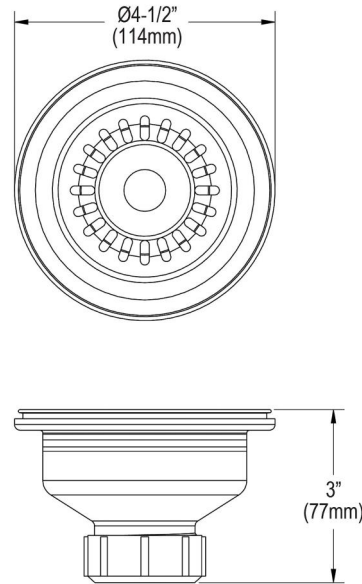

PART: _____ QTY: _____

PROJECT: _____

CONTACT: _____

DATE: _____

NOTES: _____

APPROVAL: _____

In keeping with our policy of continuing product improvement, Elkay reserves the right to change product specifications without notice. Please visit elkay.com for the most current version of Elkay product specification sheets. This specification describes an Elkay product with design, quality, and functional benefits to the user. When making a comparison of other producers' offerings, be certain these features are not overlooked.