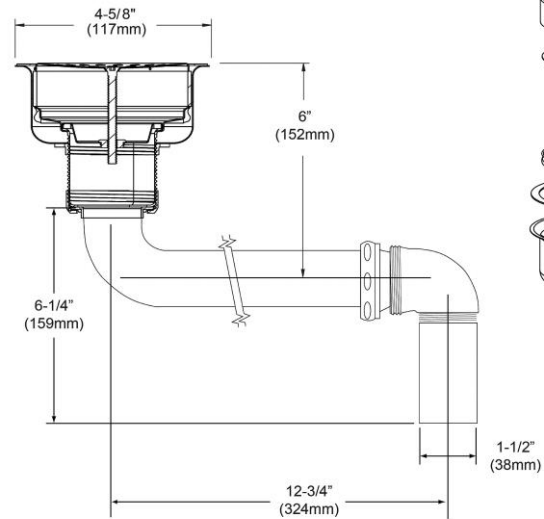

PART: _____ QTY: _____

PROJECT: _____

CONTACT: _____

DATE: _____

NOTES: _____

APPROVAL: _____

In keeping with our policy of continuing product improvement, Elkay reserves the right to change product specifications without notice. Please visit elkay.com for the most current version of Elkay product specification sheets. This specification describes an Elkay product with design, quality, and functional benefits to the user. When making a comparison of other producers' offerings, be certain these features are not overlooked.