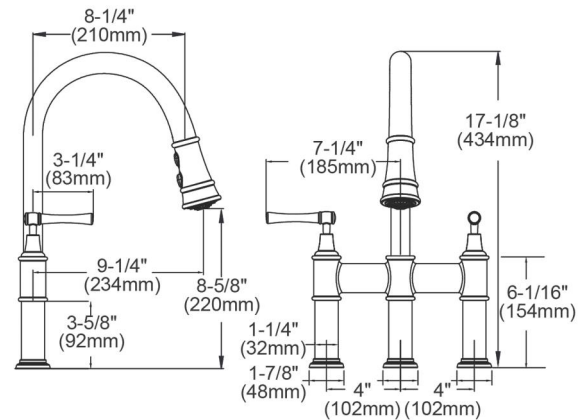

PART: _____ QTY: _____
PROJECT: _____
CONTACT: _____
DATE: _____
NOTES: _____
APPROVAL: _____

In keeping with our policy of continuing product improvement, Elkay reserves the right to change product specifications without notice. Please visit elkay.com for the most current version of Elkay product specification sheets. This specification describes an Elkay product with design, quality, and functional benefits to the user. When making a comparison of other producers' offerings, be certain these features are not overlooked.