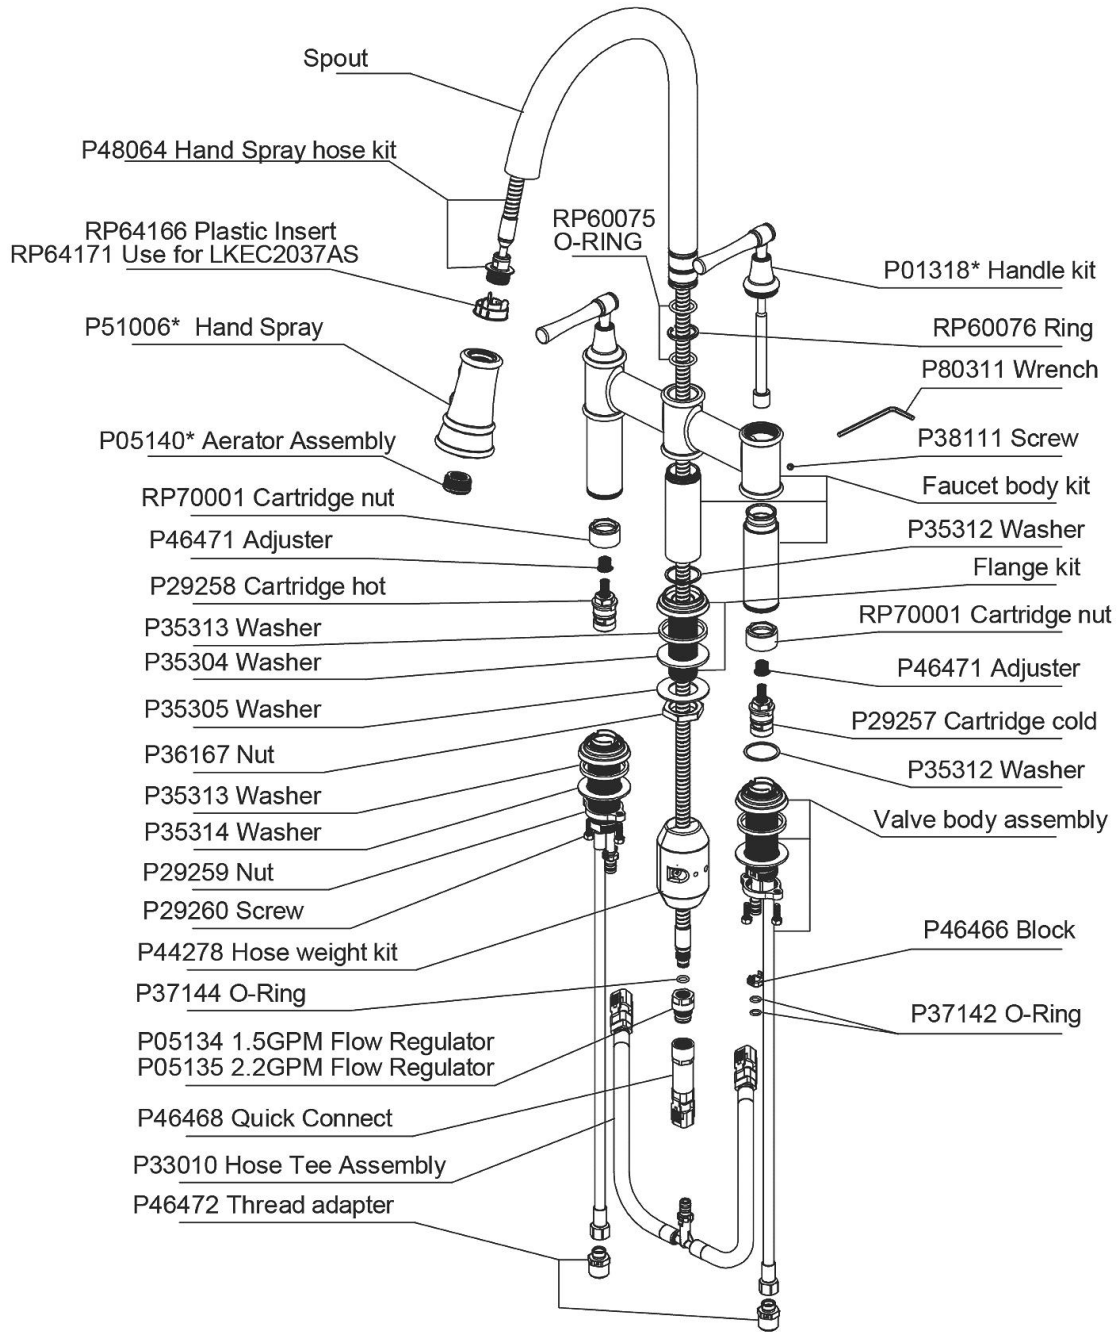

PRODUCT SPECIFICATIONS

Explore™ Three Hole Bridge Faucet with Pull-down Spray and Lever Handles. Faucet has a flow rate of 1.5 GPM, and is made of Brass material, with a Ceramic Disc valve. Faucet requires 3 faucet holes.

Mounting Type:	Deck Mount
Special Features:	Low Flow Solid Brass Waterway Construction
Spray Type:	Pull Down
Finish:	Antique Steel (AS), Chrome (CR), Lustrous Steel (LS)
Handle Type:	Lever Handle
Deck Clearance:	8-5/8"
Spout Reach:	9-1/4"
Spout Height:	17-1/8"
Hole Drillings:	3
Material:	Brass
Valve Type:	Ceramic Disc
Valve Connection:	1/2"-14 NPSM
Flow Rate:	1.5 GPM
Faucet Hole Size (min):	1-3/8"
Countertop Thickness:	2-1/2"
Spout Swing Rotation:	360°
Spout Type:	Pull-down Spray
Spray Functions:	Aerated, Pause, Spray

Product Compliance: ADA & ICC A117.1
ASME A112.18.1/CSA B125.1
CEC
NSF 372 (lead free)
NSF 61 (Q≤1)

Complies with ADA & ICC A117.1 accessibility requirements when installed according to the requirements outlined in these standards.

Optional Accessories

LK330	2-1/8" x 5-1/16" x 3-1/2" Soap / Lotion Dispenser Spec Sheet (PDF)	
-----------------------	---	---

In keeping with our policy of continuing product improvement, Elkay reserves the right to change product specifications without notice. Please visit elkay.com for the most current version of Elkay product specification sheets. This specification describes an Elkay product with design, quality, and functional benefits to the user. When making a comparison of other producers' offerings, be certain these features are not overlooked.