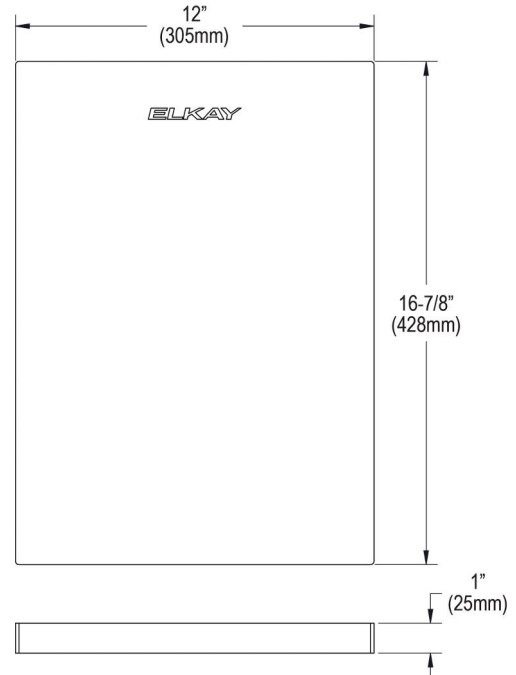

A Century of Tradition and Quality.

For more than 100 years, Elkay has been making innovative products and providing exceptional customer care. We take pride in offering plumbing products that make life easier, inspire change and leave the world a better place.

[Clean and Care Manual (PDF)](#)

[Clean and Care Manual (PDF)](#)

[Warranty (PDF)](#)