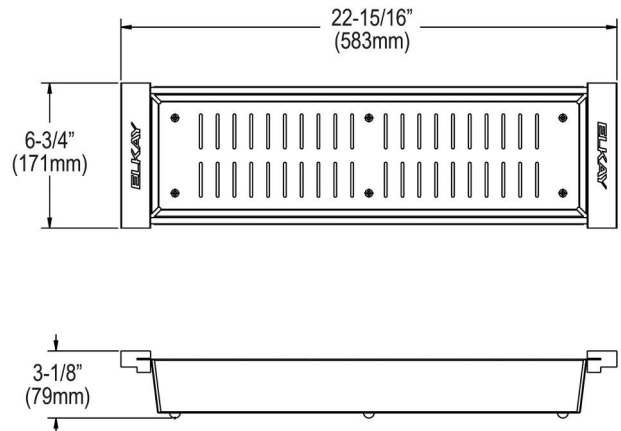

PART: _____ QTY: _____

PROJECT: _____

CONTACT: _____

DATE: _____

NOTES: _____

APPROVAL: _____

In keeping with our policy of continuing product improvement, Elkay reserves the right to change product specifications without notice. Please visit elkay.com for the most current version of Elkay product specification sheets. This specification describes an Elkay product with design, quality, and functional benefits to the user. When making a comparison of other producers' offerings, be certain these features are not overlooked.