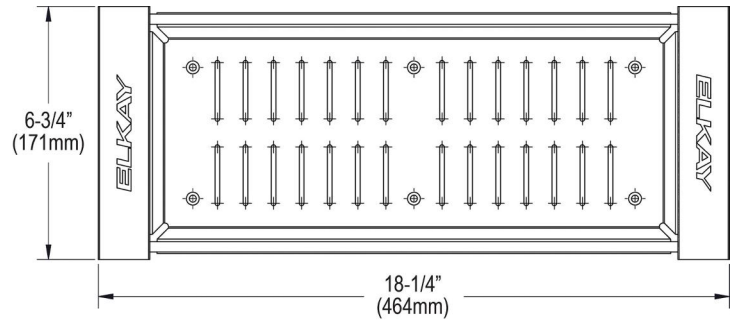

A Century of Tradition and Quality.

For more than 100 years, Elkay has been making innovative products and providing exceptional customer care. We take pride in offering plumbing products that make life easier, inspire change and leave the world a better place.

[Clean and Care Manual (PDF)](#)
[Warranty (PDF)](#)