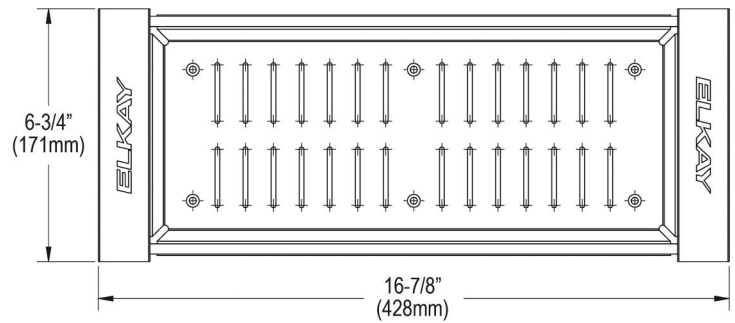

A Century of Tradition and Quality.

For more than 100 years, Elkay has been making innovative products and providing exceptional customer care. We take pride in offering plumbing products that make life easier, inspire change and leave the world a better place.

[Clean and Care Manual (PDF)](#)

[Clean and Care Manual (PDF)](#)

[Warranty (PDF)](#)