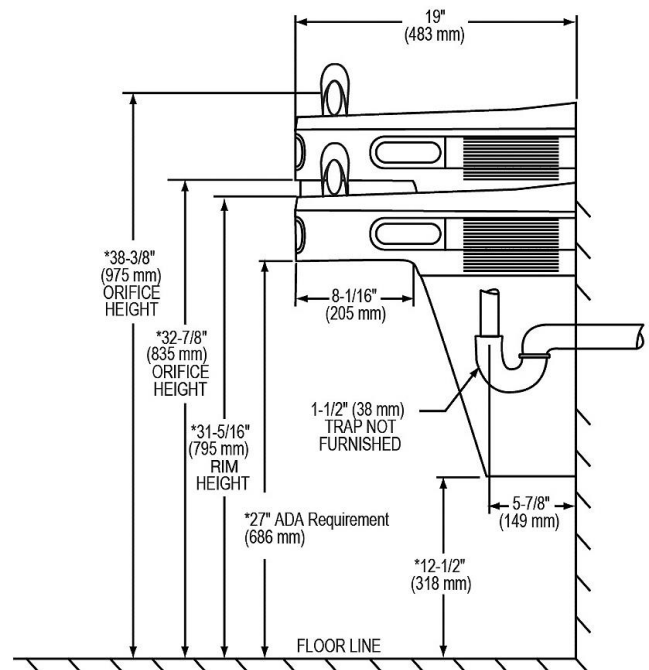

PRODUCT SPECIFICATIONS

Cane Apron for EZ Midnight Black. Overall dimensions are 17-5/8" x 9-9/16" x 5-1/2".

Finish:	Midnight Black (BK)
Dimensions:	17-5/8" x 9-9/16" x 5-1/2"
Shipping Weight:	2 lbs.

Special Note: For use with Midnight Black LZ style models.

- Cane touch apron designed for use in specific bi-level applications
- For when coolers or bottle fillers are installed on an exposed wall
- For use with EZ models
- Provides the mandatory 27" (686 mm) floor-to-underside requirement for detection in a circulation path when properly installed
- Midnight Black vinyl finish is durable and attractive

[Installation Instructions \(PDF\) - 97629C](#)

PART: _____ QTY: _____

PROJECT: _____

CONTACT: _____

DATE: _____

NOTES: _____

APPROVAL: _____

In keeping with our policy of continuing product improvement, Elkay reserves the right to change product specifications without notice. Please visit elkay.com for the most current version of Elkay product specification sheets. This specification describes an Elkay product with design, quality, and functional benefits to the user. When making a comparison of other producers' offerings, be certain these features are not overlooked.

FRONT VIEW

SIDE VIEW

EZSTL8C shown with accessory apron LKAPREZL mounted.

In keeping with our policy of continuing product improvement, Elkay reserves the right to change product specifications without notice. Please visit elkay.com for the most current version of Elkay product specification sheets. This specification describes an Elkay product with design, quality, and functional benefits to the user. When making a comparison of other producers' offerings, be certain these features are not overlooked.