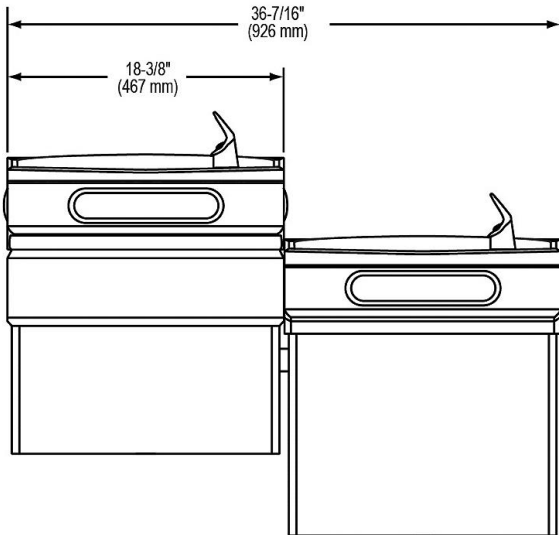

PRODUCT SPECIFICATIONS

Cane Apron for EZ Midnight Black. Overall dimensions are 17-5/8" x 9-9/16" x 5-1/2".

Finish:	Midnight Black (BK)
Dimensions:	17-5/8" x 9-9/16" x 5-1/2"
Shipping Weight:	2 lbs.

Special Note: For use with Midnight Black LZ style models.

- Cane touch apron designed for use in specific bi-level applications
- For when coolers or bottle fillers are installed on an exposed wall
- For use with EZ models
- Provides the mandatory 27" (686 mm) floor-to-underside requirement for detection in a circulation path when properly installed
- Midnight Black vinyl finish is durable and attractive

FRONT VIEW

SIDE VIEW

EZSTL8C shown with accessory apron LKAPREZL mounted.

In keeping with our policy of continuing product improvement, Elkay reserves the right to change product specifications without notice. Please visit elkay.com for the most current version of Elkay product specification sheets. This specification describes an Elkay product with design, quality, and functional benefits to the user. When making a comparison of other producers' offerings, be certain these features are not overlooked.