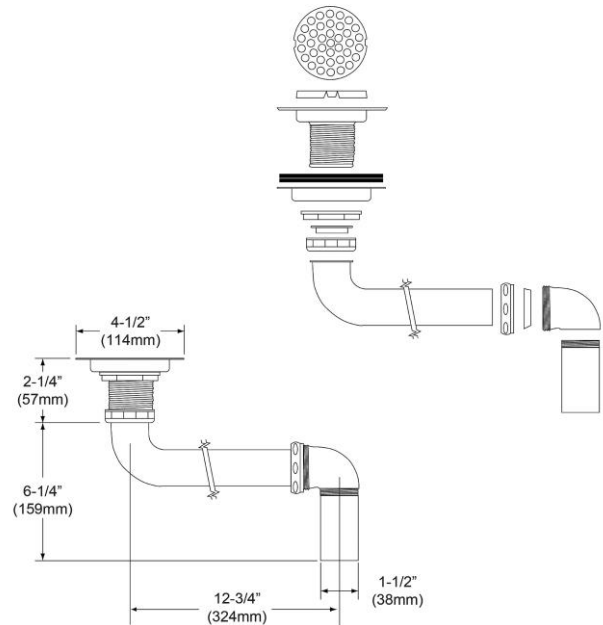

A Century of Tradition and Quality.
For more than 100 years, Elkay has been making innovative products and providing exceptional customer care. We take pride in offering plumbing products that make life easier, inspire change and leave the world a better place.

Product Compliance: ASME A112.18.2/CSA B125.2

- [Clean and Care Manual (PDF)](#)
- [Installation Instructions (PDF) - 900000107](#)
- [Warranty (PDF)](#)