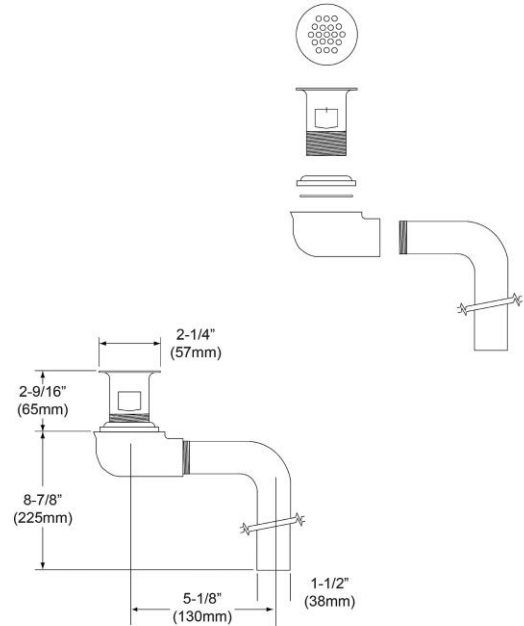

PART: _____ QTY: _____

PROJECT: _____

CONTACT: _____

DATE: _____

NOTES: _____

APPROVAL: _____

In keeping with our policy of continuing product improvement, Elkay reserves the right to change product specifications without notice. Please visit elkay.com for the most current version of Elkay product specification sheets. This specification describes an Elkay product with design, quality, and functional benefits to the user. When making a comparison of other producers' offerings, be certain these features are not overlooked.