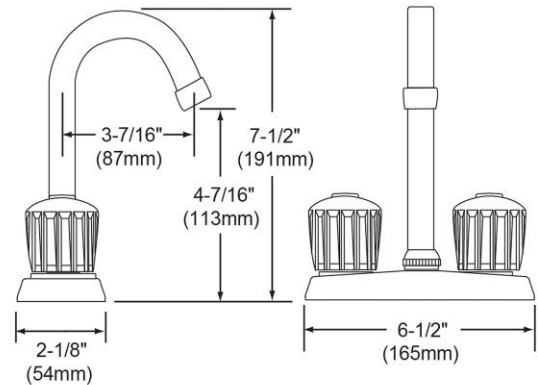

PART: _____ QTY: _____
PROJECT: _____
CONTACT: _____
DATE: _____
NOTES: _____
APPROVAL: _____

In keeping with our policy of continuing product improvement, Elkay reserves the right to change product specifications without notice. Please visit elkay.com for the most current version of Elkay product specification sheets. This specification describes an Elkay product with design, quality, and functional benefits to the user. When making a comparison of other producers' offerings, be certain these features are not overlooked.