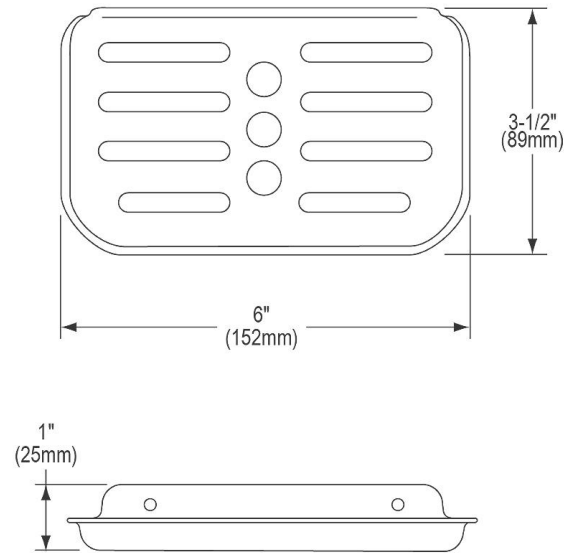

PART: _____ QTY: _____

PROJECT: _____

CONTACT: _____

DATE: _____

NOTES: _____

APPROVAL: _____

In keeping with our policy of continuing product improvement, Elkay reserves the right to change product specifications without notice. Please visit elkay.com for the most current version of Elkay product specification sheets. This specification describes an Elkay product with design, quality, and functional benefits to the user. When making a comparison of other producers' offerings, be certain these features are not overlooked.