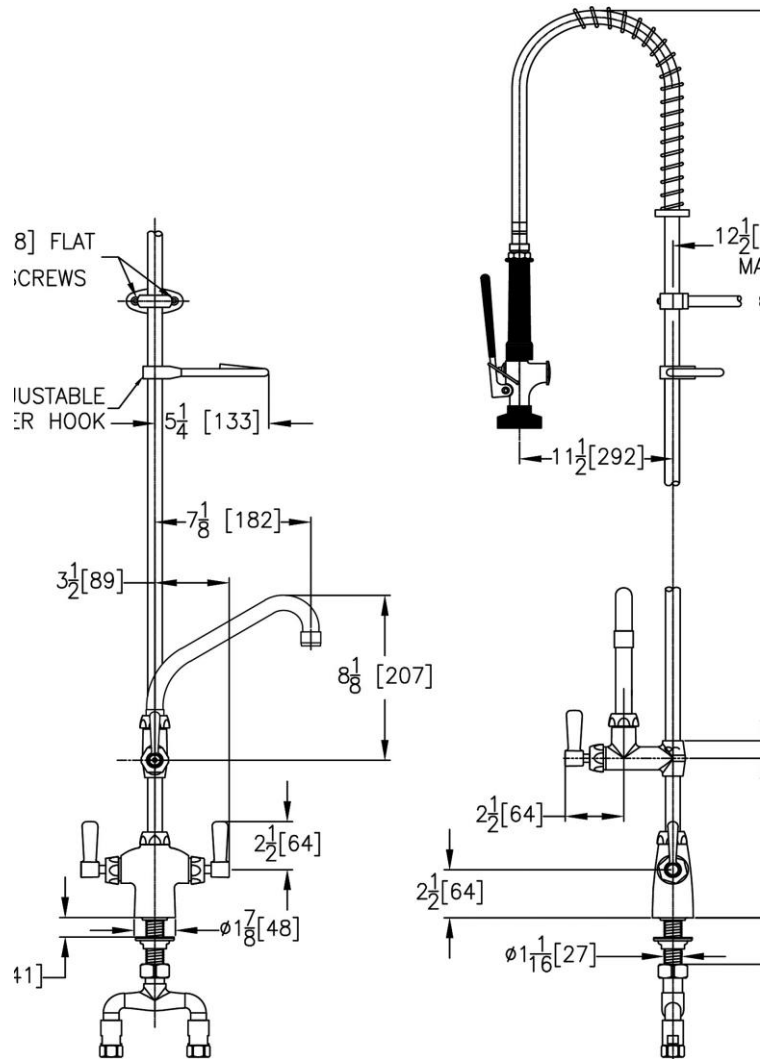

In keeping with our policy of continuing product improvement, Elkay reserves the right to change product specifications without notice. Please visit elkay.com for the most current version of Elkay product specification sheets. This specification describes an Elkay product with design, quality, and functional benefits to the user. When making a comparison of other producers' offerings, be certain these features are not overlooked.