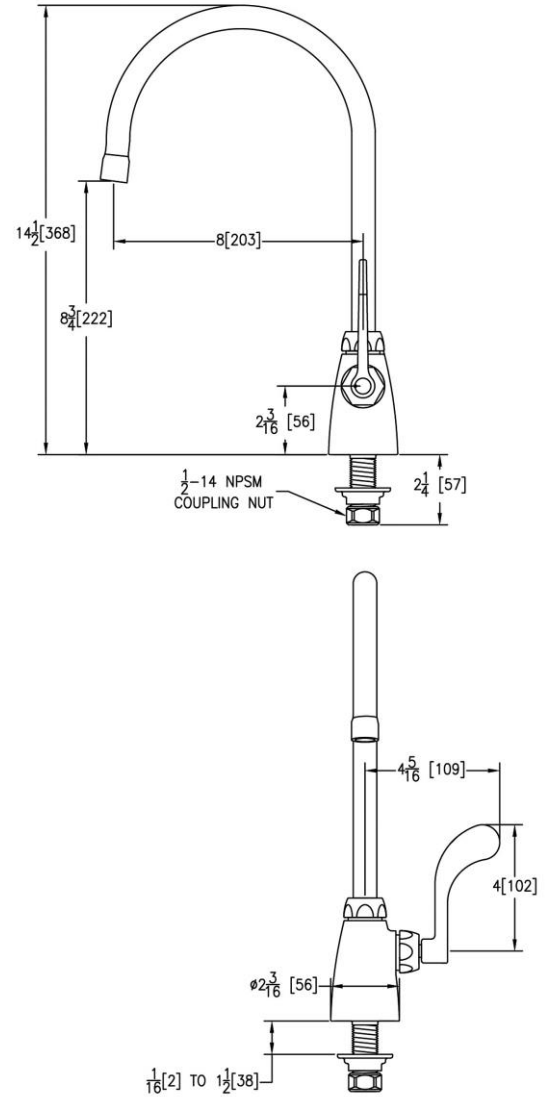

In keeping with our policy of continuing product improvement, Elkay reserves the right to change product specifications without notice. Please visit elkay.com for the most current version of Elkay product specification sheets. This specification describes an Elkay product with design, quality, and functional benefits to the user. When making a comparison of other producers' offerings, be certain these features are not overlooked.