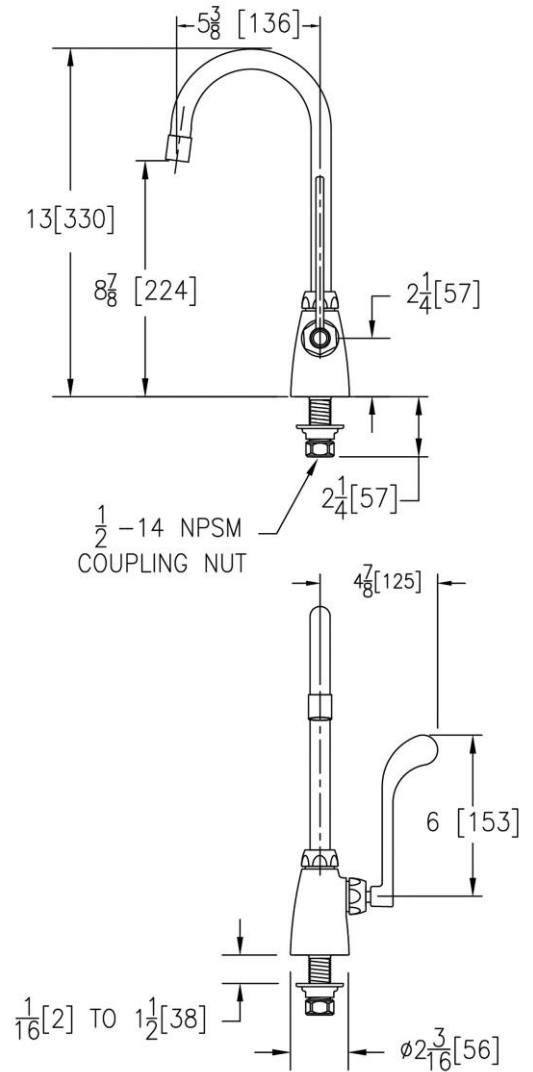

In keeping with our policy of continuing product improvement, Elkay reserves the right to change product specifications without notice. Please visit elkay.com for the most current version of Elkay product specification sheets. This specification describes an Elkay product with design, quality, and functional benefits to the user. When making a comparison of other producers' offerings, be certain these features are not overlooked.