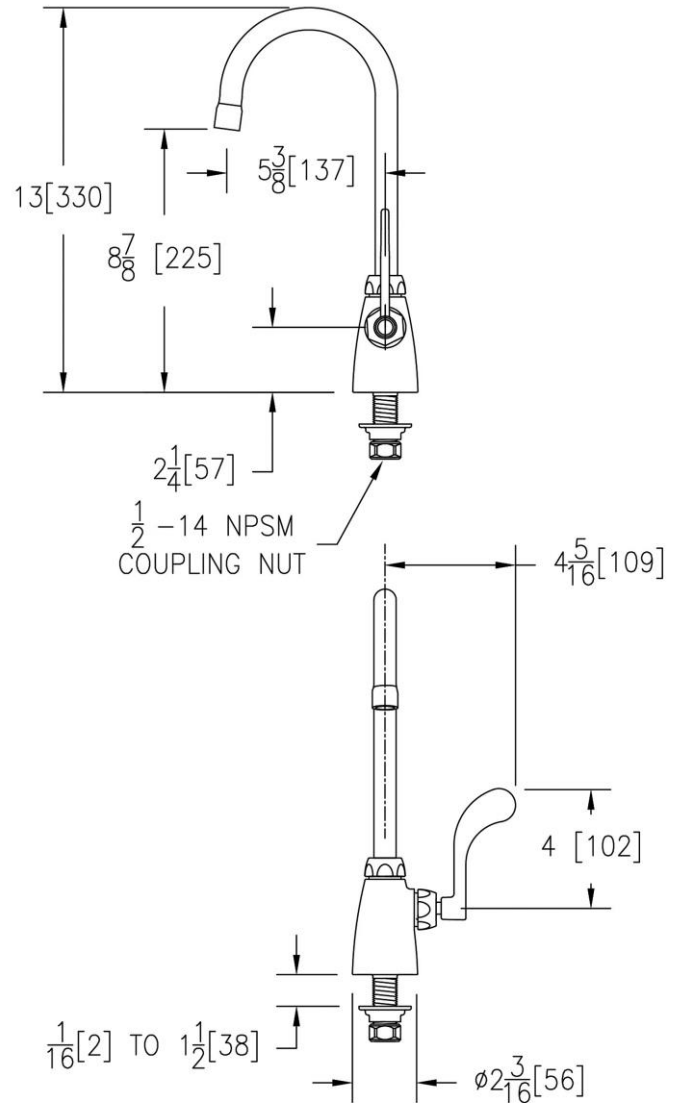

In keeping with our policy of continuing product improvement, Elkay reserves the right to change product specifications without notice. Please visit elkay.com for the most current version of Elkay product specification sheets. This specification describes an Elkay product with design, quality, and functional benefits to the user. When making a comparison of other producers' offerings, be certain these features are not overlooked.