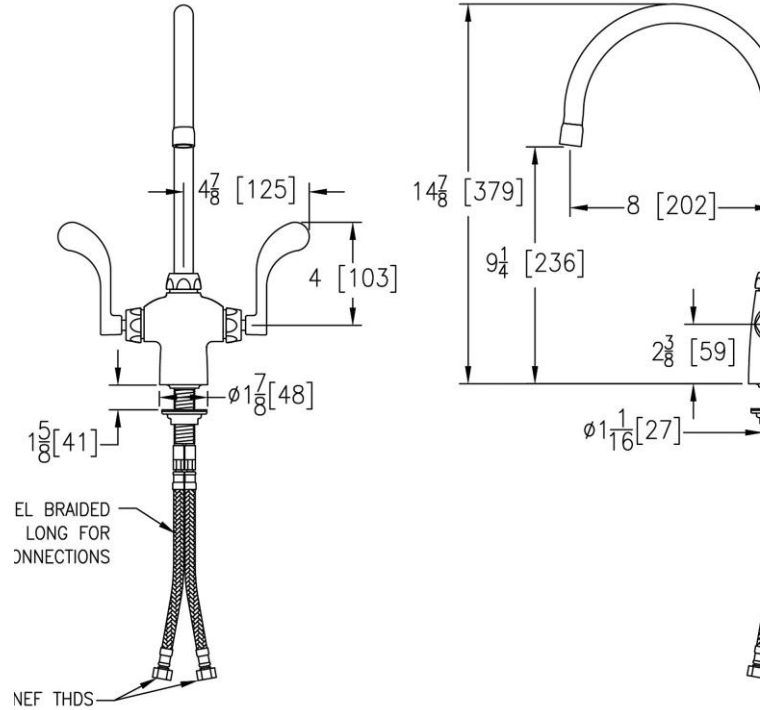

In keeping with our policy of continuing product improvement, Elkay reserves the right to change product specifications without notice. Please visit elkay.com for the most current version of Elkay product specification sheets. This specification describes an Elkay product with design, quality, and functional benefits to the user. When making a comparison of other producers' offerings, be certain these features are not overlooked.