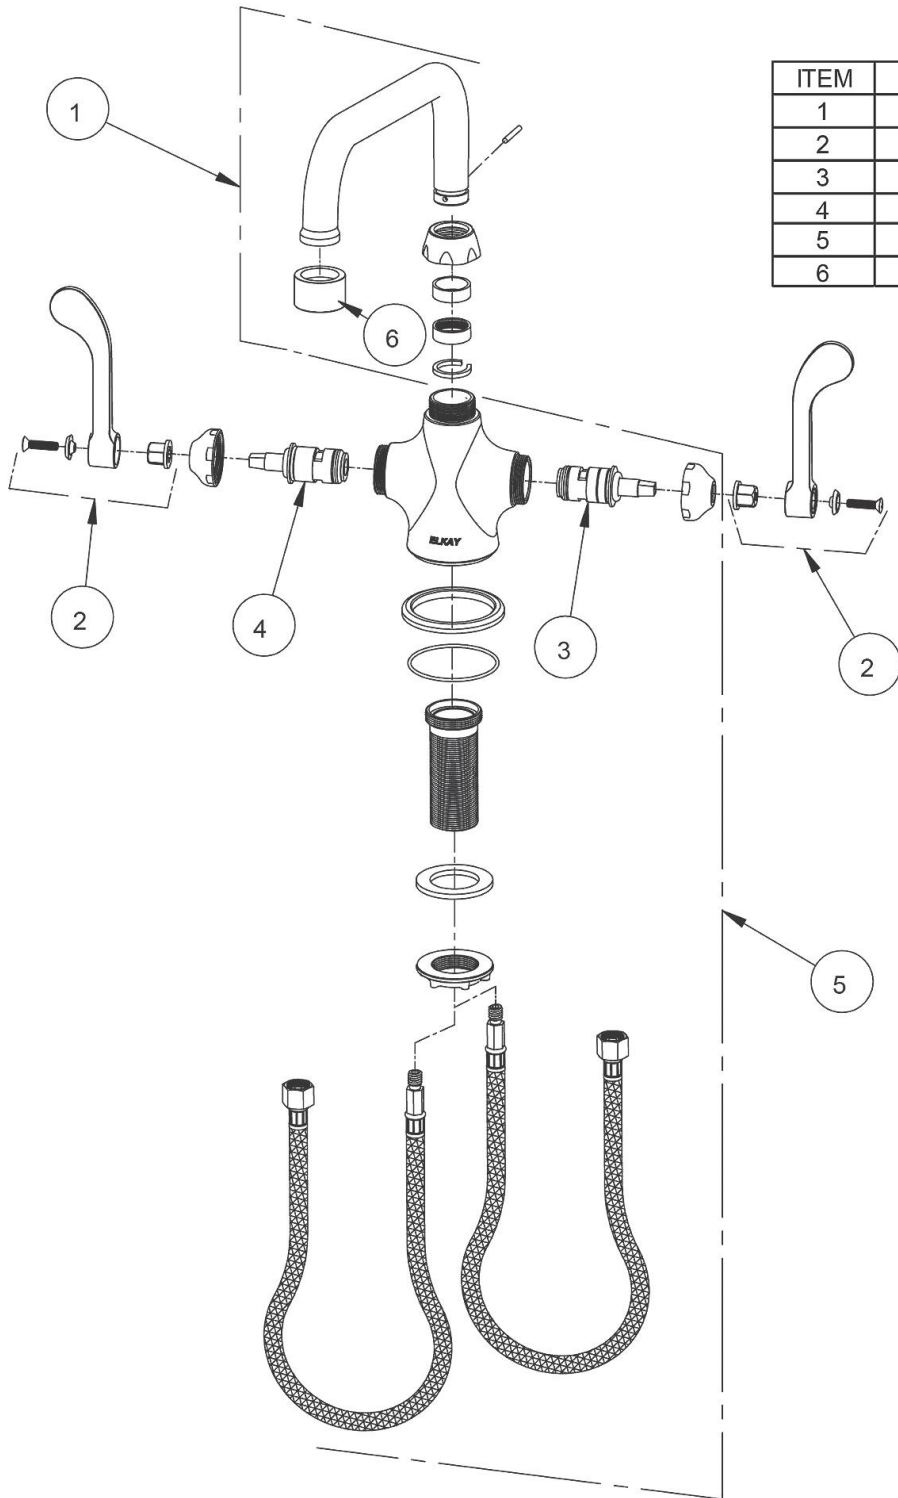

PRODUCT SPECIFICATIONS

Single Hole with Concealed Deck Faucet with 8" Arc Tube Spout 6" Wristblade Handles Chrome. Faucet has a flow rate of 1.5 GPM, and is made of Chrome-plated Brass material, with a Quarter Turn Ceramic Disc valve. Faucet requires 1 faucet holes.

Mounting Type:	Deck Mount
Special Features:	Low Flow Solid Brass Construction Spout Swing Restriction Pin
Finish:	Chrome (CR)
Handle Type:	6" Wristblade Handle
Deck Clearance:	6-1/2"
Spout Reach:	8"
Spout Height:	9-1/8"
Hole Drillings:	1
Material:	Chrome-plated Brass
Valve Type:	Quarter Turn Ceramic Disc
Valve Connection:	1 1/8" Unified Screw Thread, Standard Series
Flow Rate:	1.5 GPM
Faucet Hole Size (min):	1-1/2"
Spout Type:	Arc Tube

Product Compliance: ADA & ICC A117.1
ASME A112.18.1/CSA B125.1
CEC
NSF 372 (lead free)
NSF 61 (Q≤1)

Complies with ADA & ICC A117.1 accessibility requirements when installed according to the requirements outlined in these standards.

ITEM	IND. PART	DESCRIPTION
1	A55393	Spout
2	45920C	Handle, 6"
3	45923C	Right Cold Cartridge
4	45924C	Left Hot Cartridge
5	45915C	Body
6	LK734	2.2 GPM VR Aerator

In keeping with our policy of continuing product improvement, Elkay reserves the right to change product specifications without notice. Please visit elkay.com for the most current version of Elkay product specification sheets. This specification describes an Elkay product with design, quality, and functional benefits to the user. When making a comparison of other producers' offerings, be certain these features are not overlooked.