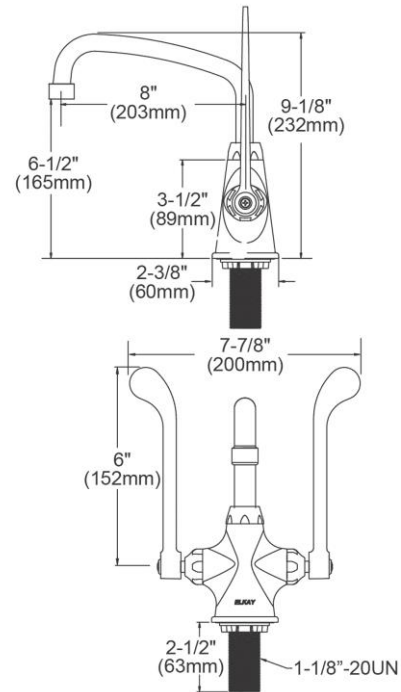

A Century of Tradition and Quality.
For more than 100 years, Elkay has been making innovative products and providing exceptional customer care. We take pride in offering plumbing products that make life easier, inspire change and leave the world a better place.

Product Compliance: ADA & ICC A117.1
ASME A112.18.1/CSA B125.1
CEC
NSF 372 (lead free)
NSF 61 (Q≤1)

Complies with ADA & ICC A117.1 accessibility requirements when installed according to the requirements outlined in these standards.

[Clean and Care Manual (PDF)](#)
[Installation Instructions (PDF) - A55483](#)
[Warranty (PDF)](#)