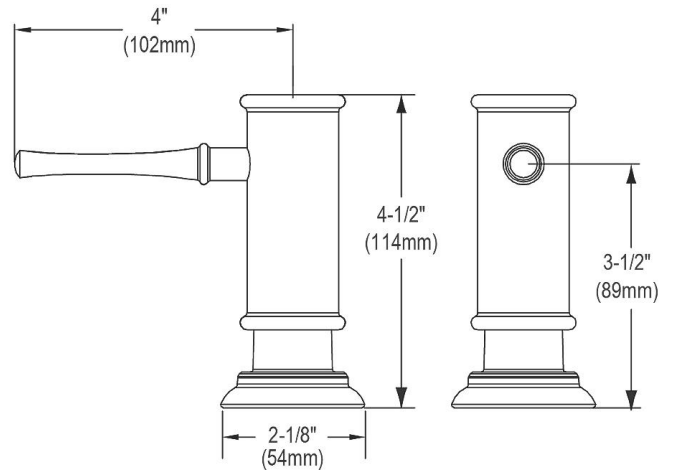

PART: _____ QTY: _____

PROJECT: _____

CONTACT: _____

DATE: _____

NOTES: _____

APPROVAL: _____

In keeping with our policy of continuing product improvement, Elkay reserves the right to change product specifications without notice. Please visit elkay.com for the most current version of Elkay product specification sheets. This specification describes an Elkay product with design, quality, and functional benefits to the user. When making a comparison of other producers' offerings, be certain these features are not overlooked.