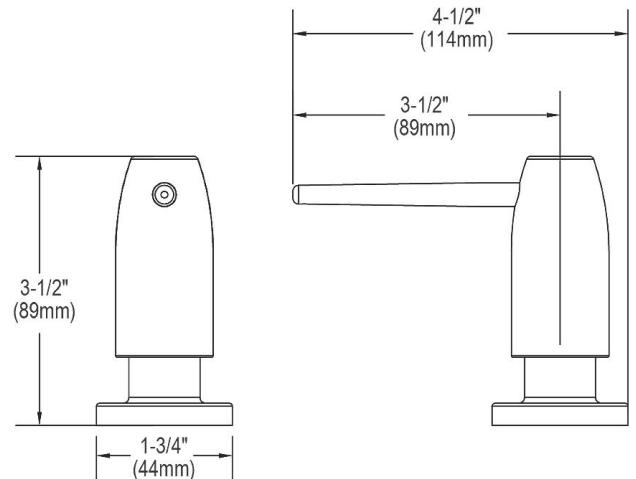

PART: _____ QTY: _____

PROJECT: _____

CONTACT: _____

DATE: _____

NOTES: _____

APPROVAL: _____

In keeping with our policy of continuing product improvement, Elkay reserves the right to change product specifications without notice. Please visit elkay.com for the most current version of Elkay product specification sheets. This specification describes an Elkay product with design, quality, and functional benefits to the user. When making a comparison of other producers' offerings, be certain these features are not overlooked.