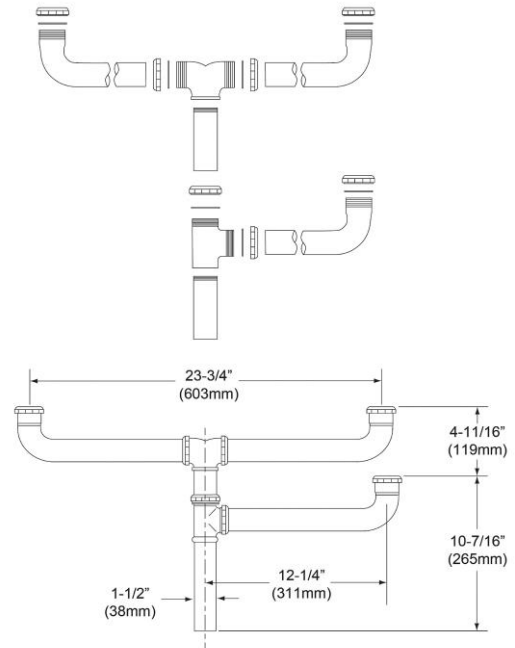

A Century of Tradition and Quality.
For more than 100 years, Elkay has been making innovative products and providing exceptional customer care. We take pride in offering plumbing products that make life easier, inspire change and leave the world a better place.

Product Compliance: ASME A112.18.2/CSA B125.2

[Clean and Care Manual (PDF)](#)