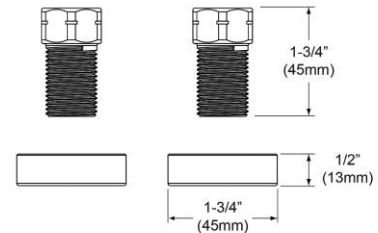

PART: _____ QTY: _____
PROJECT: _____
CONTACT: _____
DATE: _____
NOTES: _____
APPROVAL: _____

In keeping with our policy of continuing product improvement, Elkay reserves the right to change product specifications without notice. Please visit elkay.com for the most current version of Elkay product specification sheets. This specification describes an Elkay product with design, quality, and functional benefits to the user. When making a comparison of other producers' offerings, be certain these features are not overlooked.