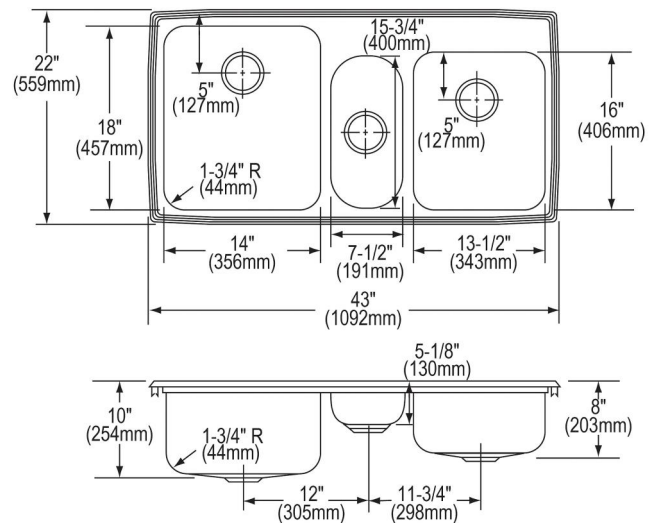

A Century of Tradition and Quality. For more than 100 years, Elkay has been making innovative products and providing exceptional customer care. We take pride in offering plumbing products that make life easier, inspire change and leave the world a better place.

Product Compliance: ASME A112.19.3/CSA B45.4

Sinks are listed by IAPMO® as meeting the applicable requirements of the Uniform Plumbing Code®, International Plumbing Code®, and National Plumbing Code of Canada.

[Clean and Care Manual (PDF)](#)
[Installation Instructions (PDF) - 1000005236](#)
[Warranty (PDF)](#)