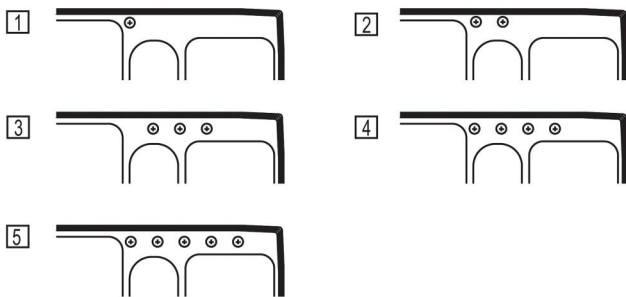

PRODUCT SPECIFICATIONS

Lustertone[®] Classic Stainless Steel 43" x 22" x 10" Triple Bowl Drop-in Sink. Sink is manufactured from 18 gauge 304 Stainless Steel with a Lustrous Satin finish, Sides and Bottom pads.

| | |
|------------------------------|--|
| Installation Type: | Drop-in |
| Material: | 304 Stainless Steel |
| Finish: | Lustrous Satin |
| Gauge: | 18 |
| Sound Deadening: | Sides and Bottom pads |
| Number of Bowls: | 3 |
| Sink Dimensions: | 43" x 22" x 10" |
| Bowl 1 Dimensions: | 14" x 18" x 9-7/8" |
| Bowl 2 Dimensions: | 7-1/2" x 15-3/4" x 5" |
| Bowl 3 Dimensions: | 13-1/2" x 16" x 7-7/8" |
| Drain Size: | 3-1/2" (89mm) |
| Minimum Cabinet Size: | 48" |
| Mounting Hardware: | Part # 64090014 included for countertops up to 3/4" (19mm) thick |
| Template Included: | No |
| Cutout Template #: | 1000001286 |

Template is available for download at elkay.com. CAD software will be required to open the template.

Cutout Dimensions for Drop-in Installation:

42-3/8" x 21-3/8" (1076mm x 543mm) with 1-1/2" (38mm) corner radius

Hole Drilling Configurations:

1-1/2" (38mm) Diameter Faucet Holes on 4" (102mm) Centers

A Century of Tradition and Quality. For more than 100 years, Elkay has been making innovative products and providing exceptional customer care. We take pride in offering plumbing products that make life easier, inspire change and leave the world a better place.