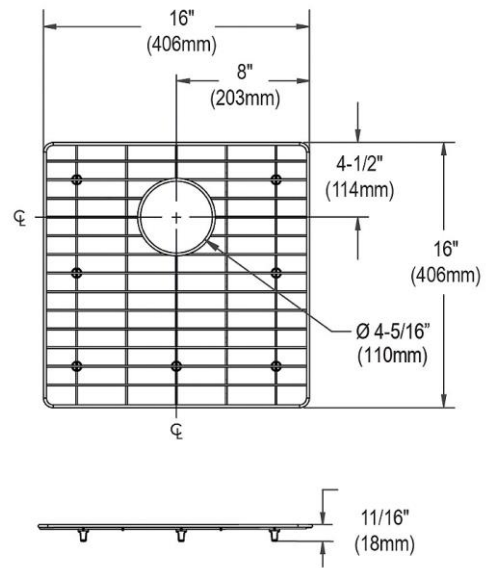

PART: _____ QTY: _____

PROJECT: _____

CONTACT: _____

DATE: _____

NOTES: _____

APPROVAL: _____

In keeping with our policy of continuing product improvement, Elkay reserves the right to change product specifications without notice. Please visit elkay.com for the most current version of Elkay product specification sheets. This specification describes an Elkay product with design, quality, and functional benefits to the user. When making a comparison of other producers' offerings, be certain these features are not overlooked.