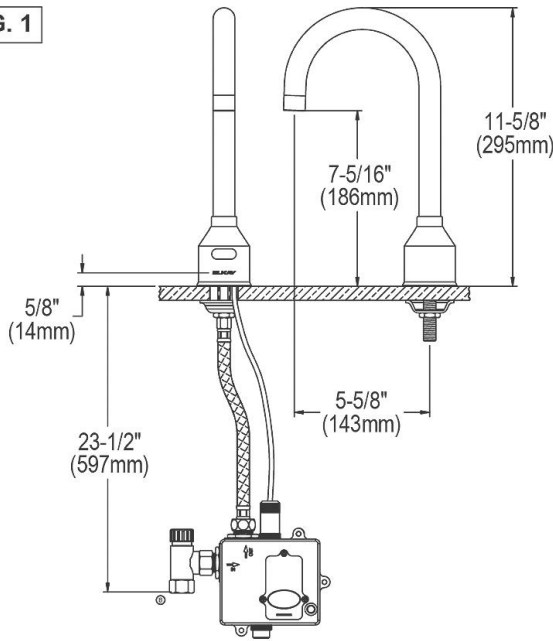

SINGLE STATION ROUGH-IN

In keeping with our policy of continuing product improvement, Elkay reserves the right to change product specifications without notice. Please visit elkay.com for the most current version of Elkay product specification sheets. This specification describes an Elkay product with design, quality, and functional benefits to the user. When making a comparison of other producers' offerings, be certain these features are not overlooked.