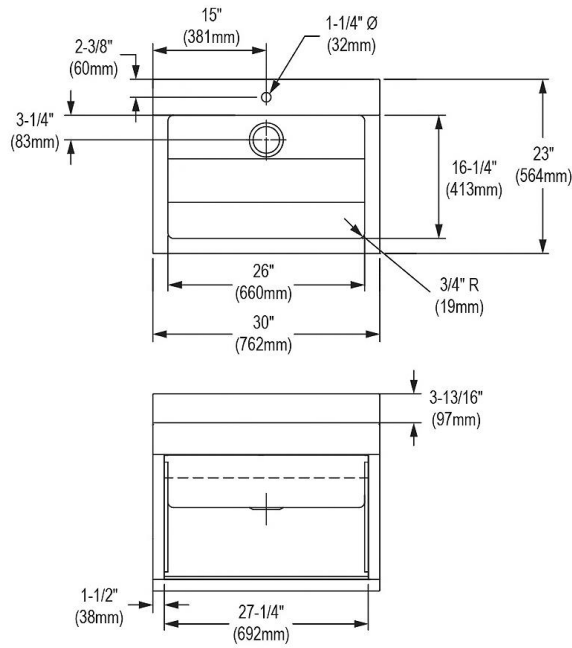

In keeping with our policy of continuing product improvement, Elkay reserves the right to change product specifications without notice. Please visit elkay.com for the most current version of Elkay product specification sheets. This specification describes an Elkay product with design, quality, and functional benefits to the user. When making a comparison of other producers' offerings, be certain these features are not overlooked.