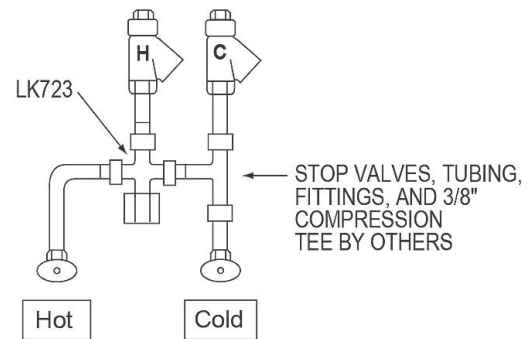

**FIG. 1**

**SINGLE STATION ROUGH-IN**

**FIG. 2**

**LKB721C SENSOR FAUCET WITH LK723 THERMOSTATIC MIXING VALVE**

In keeping with our policy of continuing product improvement, Elkay reserves the right to change product specifications without notice. Please visit [elkay.com](http://elkay.com) for the most current version of Elkay product specification sheets. This specification describes an Elkay product with design, quality, and functional benefits to the user. When making a comparison of other producers' offerings, be certain these features are not overlooked.