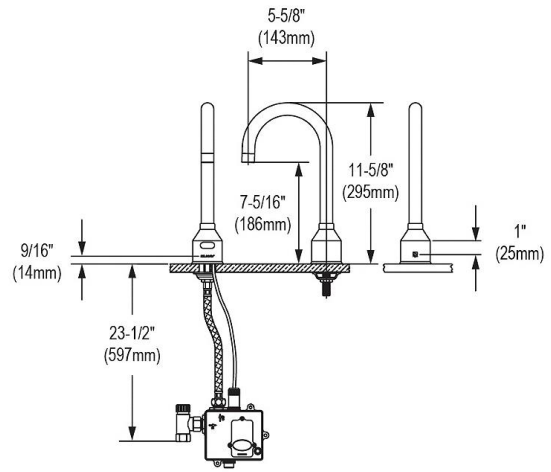

In keeping with our policy of continuing product improvement, Elkay reserves the right to change product specifications without notice. Please visit elkay.com for the most current version of Elkay product specification sheets. This specification describes an Elkay product with design, quality, and functional benefits to the user. When making a comparison of other producers' offerings, be certain these features are not overlooked.