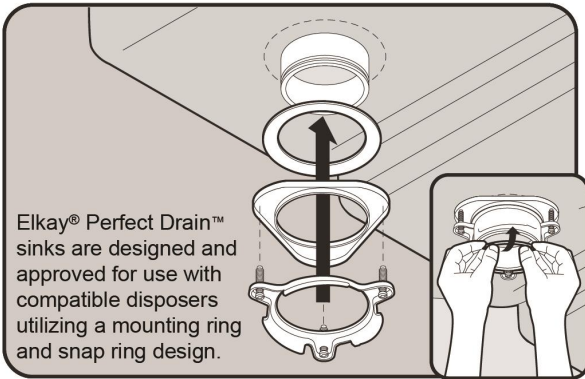

**Installation Profile:**

Designed to affix to the underside of any solid surface countertop.

Sink with Drain Kit Installed

Included Accessories		
<a href="#">LKPDQ1CR</a>	Perfect Drain <sup>®</sup> Fitting Type 304 Stainless Steel Body and Strainer Chrome <a href="#">Spec Sheet (PDF)</a>	
<a href="#">LKPDQD1</a>	Quartz Perfect Drain <sup>®</sup> 3-1/2" Polymer Disposer Flange with Removable Basket Strainer and Rubber Stopper <a href="#">Spec Sheet (PDF)</a>	
<a href="#">LKPDQS</a>	Quartz Perfect Drain <sup>®</sup> 3-1/2" Removable Polymer Basket Strainer and Rubber Stopper <a href="#">Spec Sheet (PDF)</a>	
<a href="#">LKCB1812AC</a>	Acacia 12" x 18-1/4" x 1" Cutting Board <a href="#">Spec Sheet (PDF)</a>	
<a href="#">LKDR1318RU</a>	Quartz Luxe <sup>®</sup> Black Silicone 11-7/8" x 18-1/4" x 3/8" Drying Rack <a href="#">Spec Sheet (PDF)</a>	