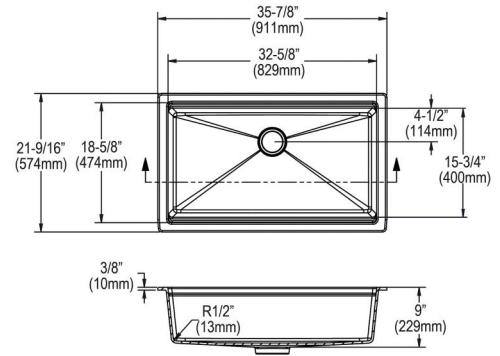

**Installation Profile:**

Designed to affix to the underside of any solid surface countertop.

Sink with Drain Kit Installed

Included Accessories		
<a href="#">LKPDQ1CR</a>	Perfect Drain <sup>®</sup> Fitting Type 304 Stainless Steel Body and Strainer Chrome <a href="#">Spec Sheet (PDF)</a>	
<a href="#">LKPDQD1</a>	Quartz Perfect Drain <sup>®</sup> 3-1/2" Polymer Disposer Flange with Removable Basket Strainer and Rubber Stopper <a href="#">Spec Sheet (PDF)</a>	
<a href="#">LKPDQS</a>	Quartz Perfect Drain <sup>®</sup> 3-1/2" Removable Polymer Basket Strainer and Rubber Stopper <a href="#">Spec Sheet (PDF)</a>	
<a href="#">LKCB1812AC</a>	Acacia 12" x 18-1/4" x 1" Cutting Board <a href="#">Spec Sheet (PDF)</a>	
<a href="#">LKDR1318RU</a>	Quartz Luxe <sup>®</sup> Black Silicone 11-7/8" x 18-1/4" x 3/8" Drying Rack <a href="#">Spec Sheet (PDF)</a>	