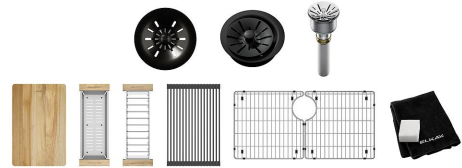

**PRODUCT SPECIFICATIONS**

Quartz Luxe® 35-7/8" x 21-9/16" x 9" Single Bowl 10" Apron Farmhouse Workstation Sink with Perfect Drain®. Proprietary manufacturing process that combines natural quartz with high performance UV-stable acrylic resins results in an impact resistant, nonporous and heat-, scratch-, stain- and fade-resistant surface. Naturally sound deadening and Rear Center drain placement.

<b>Installation Type:</b>	Farmhouse, Sink Kits
<b>Material:</b>	Quartz
<b>Special Features:</b>	Perfect Drain Workstation
<b>Finish:</b>	Arctic Fox (FX), Caviar (CA), Charcoal (CH), Chestnut (CN), Obsidian (DN), Ricotta (RT), Sandstone (SN), Silvermist (SM)
<b>Number of Bowls:</b>	1
<b>Sink Dimensions:</b>	35-7/8" x 21-9/16" x 10"
<b>Bowl 1 Dimensions:</b>	32-5/8" x 15-3/4" x 8-1"
<b>Drain Size:</b>	3-5/8" (92mm)
<b>Drain Location:</b>	Rear Center
<b>Minimum Cabinet Size:</b>	36"
<b>Mounting Hardware:</b>	Part # 54300408 included
<b>Template Included:</b>	No

**Included with Product:** LKCB1812AC Cutting Board, LKOBG3014SS Bottom Grid, LKDR0718SS & LKDR1318RU Drying Racks, LKC0718SS Colander, LKPDQ1CR, LKPDQS, LKPDQD1 & LKCLKIT

**Special Note:** Reserve Selection products are sold exclusively, in-store and online, through authorized wholesalers.

**Perfect Drain:** Seamlessly molded collar eliminates the gap between a traditional drain and the sink for a more sanitary and gap free installation. Select garbage disposers can be installed on either sink bowl for user convenience. Please see our Garbage Disposer Compatibility Guide.