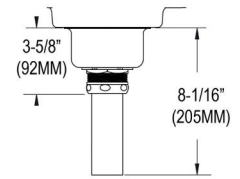

**Installation Profile:**

Designed to affix to the underside of any solid surface countertop.

Sink with Drain Kit Installed

Included Accessories		
<a href="#">LKPDQ1CR</a>	Perfect Drain <sup>®</sup> Fitting Type 304 Stainless Steel Body and Strainer Chrome <a href="#">Spec Sheet (PDF)</a>	
<a href="#">LKPDQD1</a>	Quartz Perfect Drain <sup>®</sup> 3-1/2" Polymer Disposer Flange with Removable Basket Strainer and Rubber Stopper <a href="#">Spec Sheet (PDF)</a>	
<a href="#">LKPDQS</a>	Quartz Perfect Drain <sup>®</sup> 3-1/2" Removable Polymer Basket Strainer and Rubber Stopper <a href="#">Spec Sheet (PDF)</a>	
<a href="#">LKCB1812AC</a>	Acacia 12" x 18-1/4" x 1" Cutting Board <a href="#">Spec Sheet (PDF)</a>	
<a href="#">LKDR1318RU</a>	Quartz Luxe <sup>®</sup> Black Silicone 11-7/8" x 18-1/4" x 3/8" Drying Rack <a href="#">Spec Sheet (PDF)</a>	