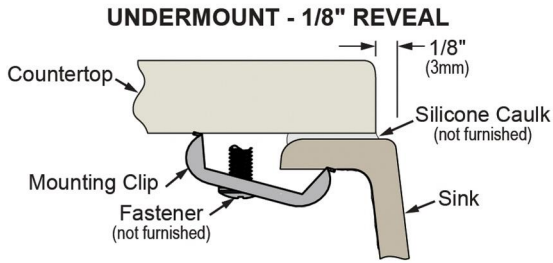

Installation Profile:

Designed to affix to the underside of any solid surface countertop.