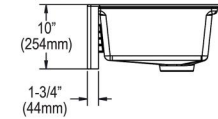

**Installation Profile:**

Designed to affix to the underside of any solid surface countertop.

Sink with Drain Kit Installed

Included Accessories		
<a href="#">LKPDQ1CR</a>	Perfect Drain <sup>®</sup> Fitting Type 304 Stainless Steel Body and Strainer Chrome <a href="#">Spec Sheet (PDF)</a>	
<a href="#">LKPDQD1</a>	Quartz Perfect Drain <sup>®</sup> 3-1/2" Polymer Disposer Flange with Removable Basket Strainer and Rubber Stopper <a href="#">Spec Sheet (PDF)</a>	
<a href="#">LKPDQS</a>	Quartz Perfect Drain <sup>®</sup> 3-1/2" Removable Polymer Basket Strainer and Rubber Stopper <a href="#">Spec Sheet (PDF)</a>	
<a href="#">LKCB1812AC</a>	Acacia 12" x 18-1/4" x 1" Cutting Board <a href="#">Spec Sheet (PDF)</a>	
<a href="#">LKDR1318RU</a>	Quartz Luxe <sup>®</sup> Black Silicone 11-7/8" x 18-1/4" x 3/8" Drying Rack <a href="#">Spec Sheet (PDF)</a>	