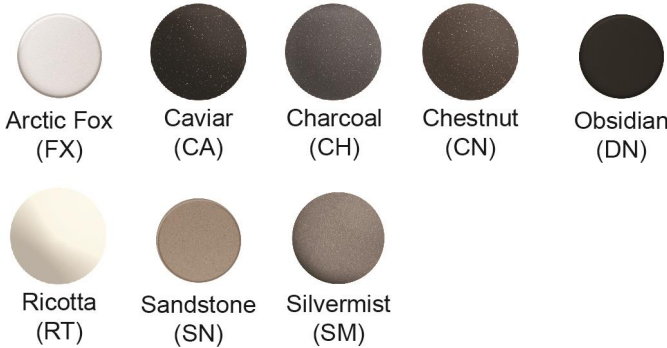

Sinks are listed by IAPMO® as meeting the applicable requirements of the Uniform Plumbing Code®, International Plumbing Code®, and National Plumbing Code of Canada.

- [Clean and Care Manual (PDF)](#)
- [Installation Instructions (PDF) - 1000005326](#)
- [Installation Instructions (PDF) - 1000004396](#)
- [Installation Instructions (PDF) - 1000003889 perfect-drain](#)
- [Installation Instructions (PDF) - Garbage Disposer Compatibility Guide](#)
- [Warranty (PDF)](#)

PART: _____ QTY: _____
PROJECT: _____
CONTACT: _____
DATE: _____
NOTES: _____
APPROVAL: _____

In keeping with our policy of continuing product improvement, Elkay reserves the right to change product specifications without notice. Please visit elkay.com for the most current version of Elkay product specification sheets. This specification describes an Elkay product with design, quality, and functional benefits to the user. When making a comparison of other producers' offerings, be certain these features are not overlooked. Latest version of the spec sheet available: <https://www.elkayfiles.com/spec-sheets/ELXUFP362010_spec.pdf>