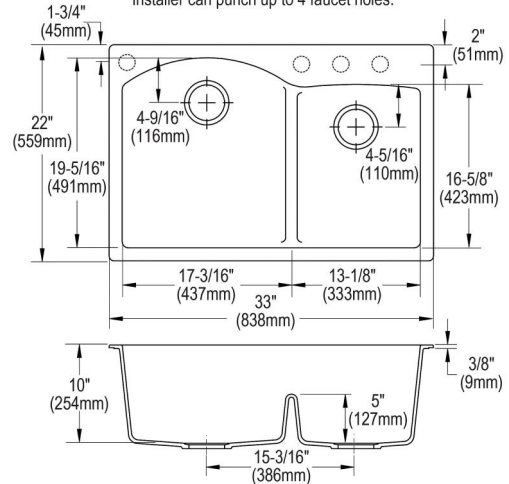

Installation Type:	Drop-in
Material:	Quartz
Special Features:	Aqua Divide
Finish:	Caviar (CA), Charcoal (CH), Ricotta (RT)
Number of Bowls:	2
Sink Dimensions:	33" x 22" x 10"
Bowl 1 Dimensions:	17-3/16" x 19-5/16" x 10"
Bowl 2 Dimensions:	13-1/8" x 16-5/8" x 10"
Drain Size:	3-1/2" (89mm)
Drain Location:	Rear Center
Minimum Cabinet Size:	36"
Mounting Hardware:	Part # 1000003441 included for countertops up to 1-3/4" (44mm) thick
Template Included:	No
Cutout Template #:	1000003470

Template is available for download at [elkay.com](#). CAD software will be required to open the template.

Cutout Dimensions for Drop-in Installation:

32-3/8" x 21-3/8" (822mm x 543mm) with 3/16" (4.8mm) corner radius

Special Note: Reserve Selection products are sold exclusively, in-store and online, through authorized wholesalers.

Installation Profile:

*Maximum thickness for use of hold down system is 1-3/4" (44mm).

[Clean and Care Manual \(PDF\)](#)
[Installation Instructions \(PDF\) - 1000005238](#)
[Warranty \(PDF\)](#)

1-1/2" (38mm) Diameter Faucet Holes on 4" (102mm) Centers are Pre-Scored. Installer can punch up to 4 faucet holes.