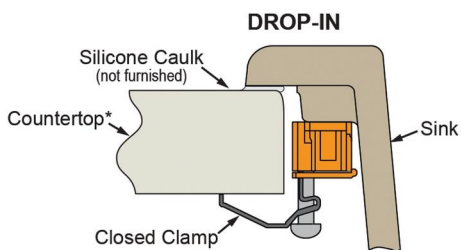

Template is available for download at [elkay.com](#). CAD software will be required to open the template.

Cutout Dimensions for Drop-in Installation:

32-3/8" x 21-3/8" (822mm x 543mm) with 3/16" (4.8mm) corner radius

Special Note: Reserve Selection products are sold exclusively, in-store and online, through authorized wholesalers.

Installation Profile:

*Maximum thickness for use of hold down system is 1-3/4" (44mm).