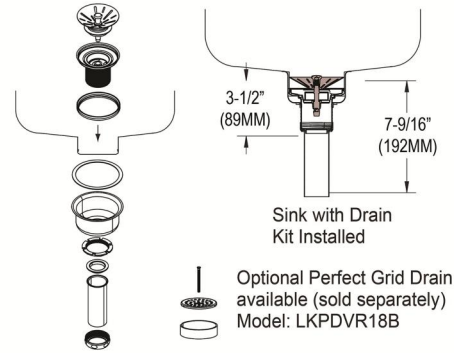

Included Accessories		
LKPD1	Perfect Drain® Fitting Type 304 Stainless Steel Body and Strainer Spec Sheet (PDF)	
Optional Accessories		
CB1613	Hardwood 16-3/4" x 13-1/2" x 1" Cutting Board Spec Sheet (PDF)	
LKDS99	3-1/2" Garbage Disposal Stopper / Strainer for use with Perfect Drain®-Chrome Polished Stainless Steel Spec Sheet (PDF)	
LKPDAD18B	Perfect Drain® Chrome Plated Brass Body Strainer and LKADOS Tailpiece Spec Sheet (PDF)	
LKPDVR18B	Perfect Drain® Chrome Plated Brass Body Vandal-resistant Strainer Spec Sheet (PDF)	
LKWUCSS	Stainless Steel 3-1/2" x 5-1/8" x 4-3/8" Utensil Caddy Spec Sheet (PDF)	

In keeping with our policy of continuing product improvement, Elkay reserves the right to change product specifications without notice. Please visit elkay.com for the most current version of Elkay product specification sheets. This specification describes an Elkay product with design, quality, and functional benefits to the user. When making a comparison of other producers' offerings, be certain these features are not overlooked. Latest version of the spec sheet available: <https://www.elkayfiles.com/spec-sheets/ELUHAD141455PD_spec.pdf>