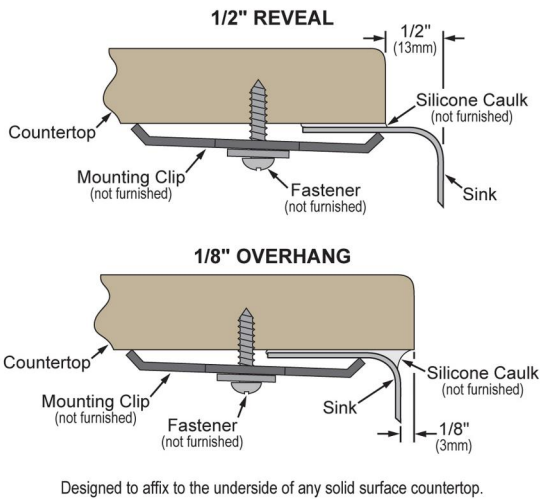

PRODUCT SPECIFICATIONS

Lustertone® Classic Stainless Steel 16-1/2" x 16-1/2" x 5-3/8" Single Bowl Undermount ADA Sink w/Perfect Drain®. Sink is manufactured from 18 gauge 304 Stainless Steel with a Lustrous Satin finish, Rear Center drain placement, and Bottom only pads.

Installation Type:	Undermount
Material:	304 Stainless Steel
Special Features:	Perfect Drain
Finish:	Lustrous Satin
Gauge:	18
Sound Deadening:	Bottom only pads
Number of Bowls:	1
Sink Dimensions:	16-1/2" x 16-1/2" x 6-7/8"
Bowl 1 Dimensions:	14" x 14" x 5-3/8"
Drain Size:	3-3/8" (86mm)
Drain Location:	Rear Center
Minimum Cabinet Size:	21"
Mounting Hardware:	Undermount brackets sold separately
Template Included:	Yes
Cutout Template #:	1000001265

Template is available for download at [elkay.com](#). CAD software will be required to open the template.

Perfect Drain: Seamlessly welded stainless steel collar eliminates the gap between a traditional drain and the sink for a more sanitary and gap free installation. Select garbage disposers can be installed on either sink bowl for user convenience. Please see our Garbage Disposer Compatibility Guide.

Installation Profile: