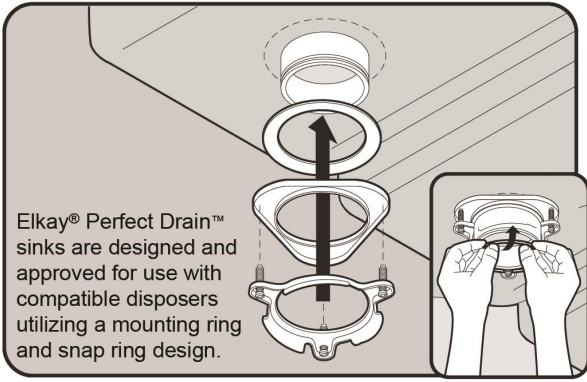

Included Accessories		
LKPD1	Perfect Drain® Fitting Type 304 Stainless Steel Body and Strainer Spec Sheet (PDF)	
Optional Accessories		
CB1613	Hardwood 16-3/4" x 13-1/2" x 1" Cutting Board Spec Sheet (PDF)	
LKDS99	3-1/2" Garbage Disposal Stopper / Strainer for use with Perfect Drain®-Chrome Polished Stainless Steel Spec Sheet (PDF)	
LKPDAD18B	Perfect Drain® Chrome Plated Brass Body Strainer and LKADOS Tailpiece Spec Sheet (PDF)	
LKPDVR18B	Perfect Drain® Chrome Plated Brass Body Vandal-resistant Strainer Spec Sheet (PDF)	
LKWUCSS	Stainless Steel 3-1/2" x 5-1/8" x 4-3/8" Utensil Caddy Spec Sheet (PDF)	

In keeping with our policy of continuing product improvement, Elkay reserves the right to change product specifications without notice. Please visit elkay.com for the most current version of Elkay product specification sheets. This specification describes an Elkay product with design, quality, and functional benefits to the user. When making a comparison of other producers' offerings, be certain these features are not overlooked. Latest version of the spec sheet available: <https://www.elkayfiles.com/spec-sheets/ELUHAD141455PD_spec.pdf>