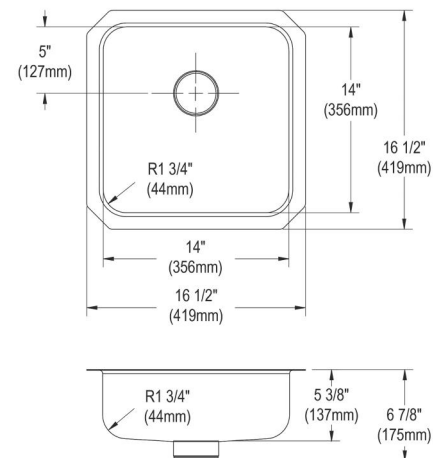

Included with Product: One LKPD1 Perfect Drain and strainer

A Century of Tradition and Quality. For more than 100 years, Elkay has been making innovative products and providing exceptional customer care. We take pride in offering plumbing products that make life easier, inspire change and leave the world a better place.

Product Compliance: ADA & ICC A117.1
ASME A112.19.3/CSA B45.4
Accessory: ASME A112.18.2/CSA B125.2

Sinks are listed by IAPMO® as meeting the applicable requirements of the Uniform Plumbing Code®, International Plumbing Code®, and National Plumbing Code of Canada.

Complies with ADA & ICC A117.1 accessibility requirements when installed according to the requirements outlined in these standards.

- [Clean and Care Manual (PDF)](#)
- [Installation Instructions (PDF) - 1000005239](#)
- [Installation Instructions (PDF) - 74180289 Disposer](#)
- [Installation Instructions (PDF) - 74180340-USA Drain](#)
- [Installation Instructions (PDF) - Garbage Disposer Compatibility Guide](#)
- [Warranty (PDF)](#)