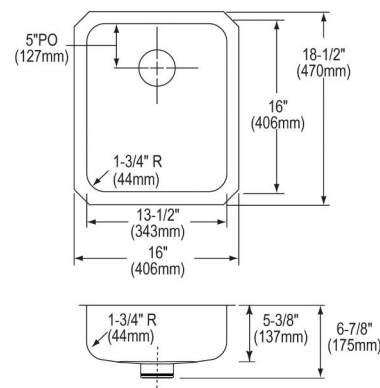

Included with Product: One LKPD1 Perfect Drain and strainer

A Century of Tradition and Quality. For more than 100 years, Elkay has been making innovative products and providing exceptional customer care. We take pride in offering plumbing products that make life easier, inspire change and leave the world a better place.

Product Compliance: ADA & ICC A117.1
ASME A112.19.3/CSA B45.4
Accessory: ASME A112.18.2/CSA B125.2

Sinks are listed by IAPMO® as meeting the applicable requirements of the Uniform Plumbing Code®, International Plumbing Code®, and National Plumbing Code of Canada.

Complies with ADA & ICC A117.1 accessibility requirements when installed according to the requirements outlined in these standards.

- [Clean and Care Manual (PDF)](#)
- [Installation Instructions (PDF) - 1000005239](#)
- [Installation Instructions (PDF) - 74180289 Disposer](#)
- [Installation Instructions (PDF) - 74180340-USA Drain](#)
- [Installation Instructions (PDF) - Garbage Disposer Compatibility Guide](#)
- [Warranty (PDF)](#)