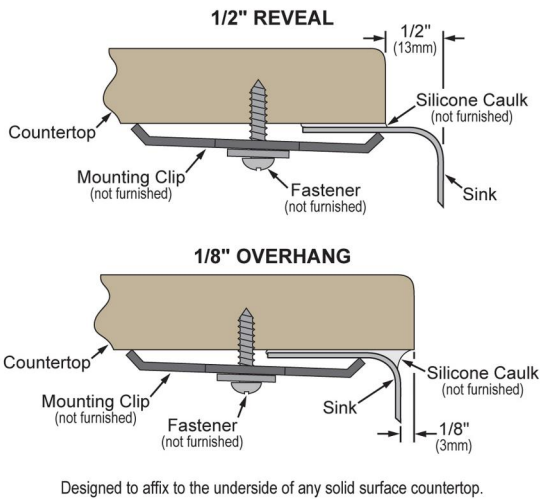

PRODUCT SPECIFICATIONS

Lustertone® Classic Stainless Steel 16" x 18-1/2" x 5-3/8" Single Bowl Undermount ADA Sink with Perfect Drain®. Sink is manufactured from 18 gauge 304 Stainless Steel with a Lustrous Satin finish, Rear Center drain placement, and Bottom only pads.

Installation Type:	Undermount
Material:	304 Stainless Steel
Special Features:	Perfect Drain
Finish:	Lustrous Satin
Gauge:	18
Sound Deadening:	Bottom only pads
Number of Bowls:	1
Sink Dimensions:	16" x 18-1/2" x 6-7/8"
Bowl 1 Dimensions:	13-1/2" x 16" x 5-3/8"
Drain Size:	3-3/8" (86mm)
Drain Location:	Rear Center
Minimum Cabinet Size:	21"
Mounting Hardware:	Undermount brackets sold separately
Template Included:	Yes
Cutout Template #:	1000001399

Template is available for download at [elkay.com](#). CAD software will be required to open the template.

Perfect Drain: Seamlessly welded stainless steel collar eliminates the gap between a traditional drain and the sink for a more sanitary and gap free installation. Select garbage disposers can be installed on either sink bowl for user convenience. Please see our Garbage Disposer Compatibility Guide.

Installation Profile:

Designed to affix to the underside of any solid surface countertop.

PART: _____ QTY: _____

PROJECT: _____

CONTACT: _____

DATE: _____

NOTES: _____

APPROVAL: _____