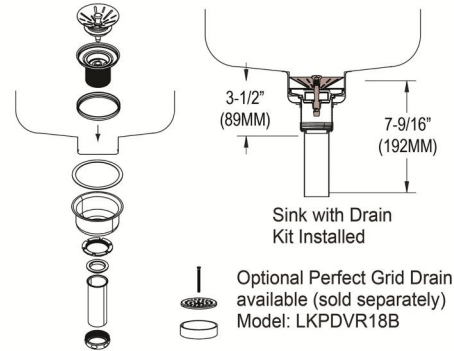

Included Accessories		
LKPD1	Perfect Drain® Fitting Type 304 Stainless Steel Body and Strainer Spec Sheet (PDF)	
Optional Accessories		
LKWOBG1316SS	Stainless Steel 12-1/2" x 15" x 1" Bottom Grid Spec Sheet (PDF)	
LKDS99	3-1/2" Garbage Disposal Stopper / Strainer for use with Perfect Drain®-Chrome Polished Stainless Steel Spec Sheet (PDF)	
LKPDAD18B	Perfect Drain® Chrome Plated Brass Body Strainer and LKADOS Tailpiece Spec Sheet (PDF)	
LKPDVR18B	Perfect Drain® Chrome Plated Brass Body Vandal-resistant Strainer Spec Sheet (PDF)	
LKW RB1316SS	Stainless Steel 12-1/2" x 15" x 7" Rinsing Basket Spec Sheet (PDF)	

In keeping with our policy of continuing product improvement, Elkay reserves the right to change product specifications without notice. Please visit elkay.com for the most current version of Elkay product specification sheets. This specification describes an Elkay product with design, quality, and functional benefits to the user. When making a comparison of other producers' offerings, be certain these features are not overlooked. Latest version of the spec sheet available: <https://www.elkayfiles.com/spec-sheets/ELUHAD131655PD_spec.pdf>