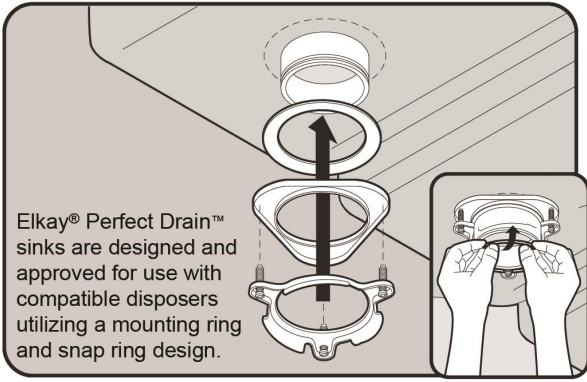

Included Accessories		
LKPD1	Perfect Drain® Fitting Type 304 Stainless Steel Body and Strainer Spec Sheet (PDF)	
Optional Accessories		
LKWOBG1316SS	Stainless Steel 12-1/2" x 15" x 1" Bottom Grid Spec Sheet (PDF)	
LKDS99	3-1/2" Garbage Disposal Stopper / Strainer for use with Perfect Drain®-Chrome Polished Stainless Steel Spec Sheet (PDF)	
LKPDAD18B	Perfect Drain® Chrome Plated Brass Body Strainer and LKADOS Tailpiece Spec Sheet (PDF)	
LKPDVR18B	Perfect Drain® Chrome Plated Brass Body Vandal-resistant Strainer Spec Sheet (PDF)	
LKW RB1316SS	Stainless Steel 12-1/2" x 15" x 7" Rinsing Basket Spec Sheet (PDF)	

In keeping with our policy of continuing product improvement, Elkay reserves the right to change product specifications without notice. Please visit elkay.com for the most current version of Elkay product specification sheets. This specification describes an Elkay product with design, quality, and functional benefits to the user. When making a comparison of other producers' offerings, be certain these features are not overlooked. Latest version of the spec sheet available: <https://www.elkayfiles.com/spec-sheets/ELUHAD131655PD_spec.pdf>