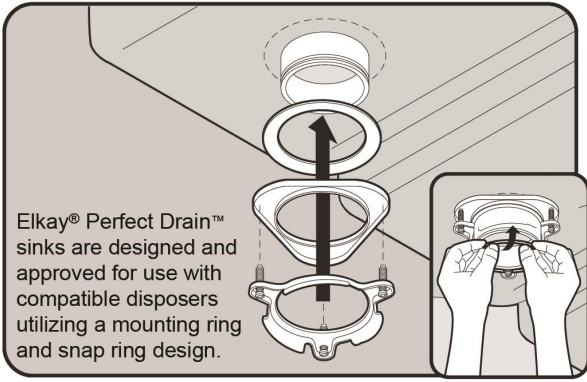

Included Accessories		
LKPD1	Perfect Drain® Fitting Type 304 Stainless Steel Body and Strainer Spec Sheet (PDF)	
Optional Accessories		
LKWOBG1116SS	Stainless Steel 10-1/2" x 15" x 1" Bottom Grid Spec Sheet (PDF)	
LKDS99	3-1/2" Garbage Disposal Stopper / Strainer for use with Perfect Drain®-Chrome Polished Stainless Steel Spec Sheet (PDF)	
LKPDAD18B	Perfect Drain® Chrome Plated Brass Body Strainer and LKADOS Tailpiece Spec Sheet (PDF)	
LKPDVR18B	Perfect Drain® Chrome Plated Brass Body Vandal-resistant Strainer Spec Sheet (PDF)	
LKWUCSS	Stainless Steel 3-1/2" x 5-1/8" x 4-3/8" Utensil Caddy Spec Sheet (PDF)	

In keeping with our policy of continuing product improvement, Elkay reserves the right to change product specifications without notice. Please visit elkay.com for the most current version of Elkay product specification sheets. This specification describes an Elkay product with design, quality, and functional benefits to the user. When making a comparison of other producers' offerings, be certain these features are not overlooked. Latest version of the spec sheet available: <https://www.elkayfiles.com/spec-sheets/ELUHAD111655PD_spec.pdf>