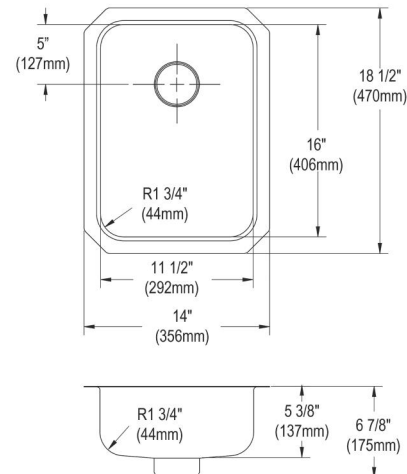

Included with Product: One LKPD1 Perfect Drain and strainer

A Century of Tradition and Quality. For more than 100 years, Elkay has been making innovative products and providing exceptional customer care. We take pride in offering plumbing products that make life easier, inspire change and leave the world a better place.

Product Compliance: ADA & ICC A117.1
ASME A112.19.3/CSA B45.4
Accessory: ASME A112.18.2/CSA B125.2

Sinks are listed by IAPMO® as meeting the applicable requirements of the Uniform Plumbing Code®, International Plumbing Code®, and National Plumbing Code of Canada.

Complies with ADA & ICC A117.1 accessibility requirements when installed according to the requirements outlined in these standards.

- [Clean and Care Manual (PDF)](#)
- [Installation Instructions (PDF) - 1000005239](#)
- [Installation Instructions (PDF) - 74180289 Disposer](#)
- [Installation Instructions (PDF) - 74180340-USA Drain](#)
- [Installation Instructions (PDF) - Garbage Disposer Compatibility Guide](#)
- [Warranty (PDF)](#)