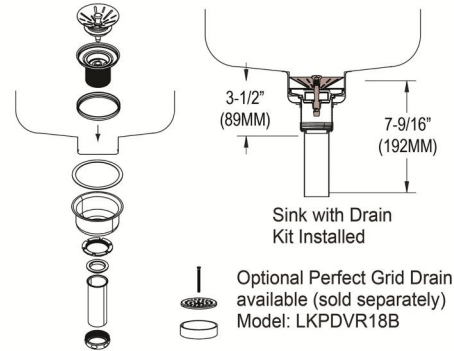

Included Accessories		
LKPD1	Perfect Drain® Fitting Type 304 Stainless Steel Body and Strainer Spec Sheet (PDF)	
Optional Accessories		
LKWOBG1116SS	Stainless Steel 10-1/2" x 15" x 1" Bottom Grid Spec Sheet (PDF)	
LKDS99	3-1/2" Garbage Disposal Stopper / Strainer for use with Perfect Drain®-Chrome Polished Stainless Steel Spec Sheet (PDF)	
LKPDAD18B	Perfect Drain® Chrome Plated Brass Body Strainer and LKADOS Tailpiece Spec Sheet (PDF)	
LKPDVR18B	Perfect Drain® Chrome Plated Brass Body Vandal-resistant Strainer Spec Sheet (PDF)	
LKWUCSS	Stainless Steel 3-1/2" x 5-1/8" x 4-3/8" Utensil Caddy Spec Sheet (PDF)	

In keeping with our policy of continuing product improvement, Elkay reserves the right to change product specifications without notice. Please visit elkay.com for the most current version of Elkay product specification sheets. This specification describes an Elkay product with design, quality, and functional benefits to the user. When making a comparison of other producers' offerings, be certain these features are not overlooked. Latest version of the spec sheet available: <https://www.elkayfiles.com/spec-sheets/ELUHAD111655PD_spec.pdf>