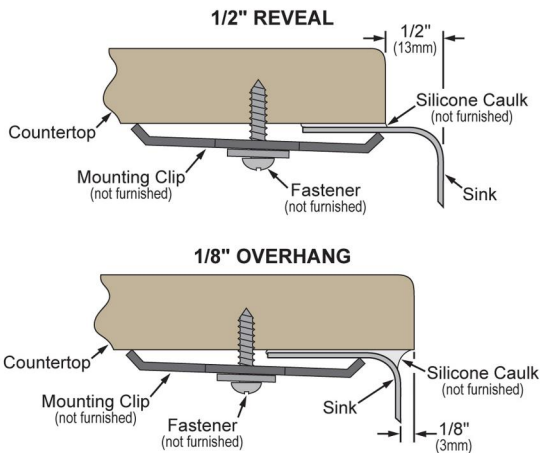

PRODUCT SPECIFICATIONS

Lustertone® Classic Stainless Steel 14" x 18-1/2" x 5-3/8" Single Bowl Undermount ADA Sink with Perfect Drain®. Sink is manufactured from 18 gauge 304 Stainless Steel with a Lustrous Satin finish, Rear Center drain placement, and Bottom only pads.

Installation Type:	Undermount
Material:	304 Stainless Steel
Special Features:	Perfect Drain
Finish:	Lustrous Satin
Gauge:	18
Sound Deadening:	Bottom only pads
Number of Bowls:	1
Sink Dimensions:	14" x 18-1/2" x 6-7/8"
Bowl 1 Dimensions:	11-1/2" x 16" x 5-3/8"
Drain Size:	3-3/8" (86mm)
Drain Location:	Rear Center
Minimum Cabinet Size:	18"
Mounting Hardware:	Undermount brackets sold separately
Template Included:	Yes
Cutout Template #:	1000001422

Template is available for download at [elkay.com](#). CAD software will be required to open the template.

Perfect Drain: Seamlessly welded stainless steel collar eliminates the gap between a traditional drain and the sink for a more sanitary and gap free installation. Select garbage disposers can be installed on either sink bowl for user convenience. Please see our Garbage Disposer Compatibility Guide.

Installation Profile:

Designed to affix to the underside of any solid surface countertop.

PART: _____ QTY: _____
 PROJECT: _____
 CONTACT: _____
 DATE: _____
 NOTES: _____
 APPROVAL: _____

Included with Product: One LKPD1 Perfect Drain and strainer