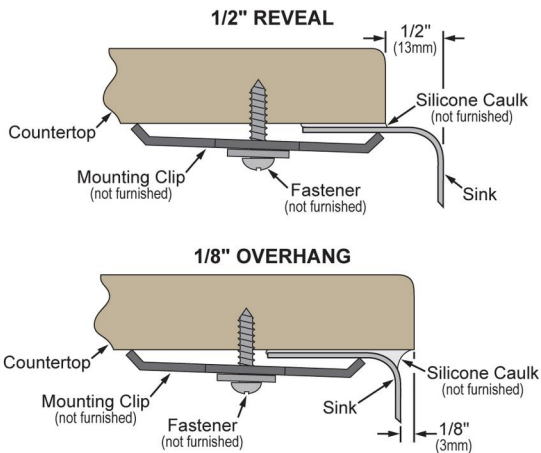

Installation Type:	Sink Kits, Undermount
Material:	304 Stainless Steel
Finish:	Lustrous Satin
Gauge:	18
Sound Deadening:	Sides and Bottom pads
Number of Bowls:	2
Sink Dimensions:	41-1/2" x 20-1/2" x 9-1/2"
Bowl 1 Dimensions:	21-3/4" x 18" x 6"
Bowl 2 Dimensions:	16" x 18" x 9-1/2"
Drain Size:	3-1/2" (89mm)
Minimum Cabinet Size:	45"
Mounting Hardware:	Undermount brackets sold separately
Template Included:	Yes
Cutout Template #:	1000001461

Template is available for download at elkay.com. CAD software will be required to open the template.

Installation Profile:

Designed to affix to the underside of any solid surface countertop.

Included Accessories		
LK99	Deluxe 3-1/2" Drain Type 304 Stainless Steel Body Strainer Basket Rubber Seal and Tailpiece Spec Sheet (PDF)	
LKWOBG1618SS	Stainless Steel 14-5/8" x 16-5/8" x 1" Bottom Grid Spec Sheet (PDF)	

In keeping with our policy of continuing product improvement, Elkay reserves the right to change product specifications without notice. Please visit elkay.com for the most current version of Elkay product specification sheets. This specification describes an Elkay product with design, quality, and functional benefits to the user. When making a comparison of other producers' offerings, be certain these features are not overlooked. Latest version of the spec sheet available: <https://www.elkayfiles.com/spec-sheets/ELUH4221RDBG_spec.pdf>