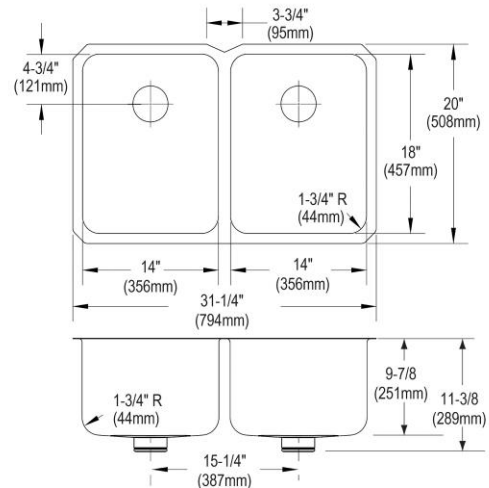

Included with Product: Two LKPD1 Perfect Drains and strainers.

A Century of Tradition and Quality. For more than 100 years, Elkay has been making innovative products and providing exceptional customer care. We take pride in offering plumbing products that make life easier, inspire change and leave the world a better place.

Product Compliance: ASME A112.19.3/CSA B45.4
Accessory: ASME A112.18.2/CSA B125.2

Sinks are listed by IAPMO® as meeting the applicable requirements of the Uniform Plumbing Code®, International Plumbing Code®, and National Plumbing Code of Canada.

- [Clean and Care Manual (PDF)](#)
- [Installation Instructions (PDF) - 1000005239](#)
- [Installation Instructions (PDF) - 74180289 Disposer](#)
- [Installation Instructions (PDF) - 74180340-USA Drain](#)
- [Installation Instructions (PDF) - Garbage Disposer Compatibility Guide](#)
- [Warranty (PDF)](#)