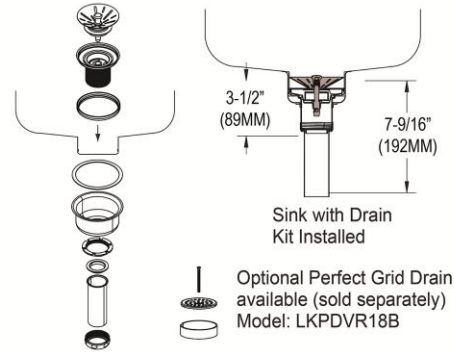

Included Accessories

LKPD1	Perfect Drain® Fitting Type 304 Stainless Steel Body and Strainer Spec Sheet (PDF)	

Optional Accessories

LKWOBG1418SS	Stainless Steel 13" x 17" x 1" Bottom Grid Spec Sheet (PDF)	
CBS1418	Hardwood 15" x 19" x 3/4" Cutting Board Spec Sheet (PDF)	
LKPDVR18B	Perfect Drain® Chrome Plated Brass Body Vandal-resistant Strainer Spec Sheet (PDF)	
LKDS35	3-1/2" Garbage Disposal Stopper / Strainer for use with Perfect Drain®-Satin Finish Spec Sheet (PDF)	
LKDS99	3-1/2" Garbage Disposal Stopper / Strainer for use with Perfect Drain®-Chrome Polished Stainless Steel Spec Sheet (PDF)	
LKGT1041	Elkay Gourmet Single Hole Kitchen Faucet Pull-out Spray and Lever Handle with Hi and Mid-rise Base Options Spec Sheet (PDF)	

In keeping with our policy of continuing product improvement, Elkay reserves the right to change product specifications without notice. Please visit elkay.com for the most current version of Elkay product specification sheets. This specification describes an Elkay product with design, quality, and functional benefits to the user. When making a comparison of other producers' offerings, be certain these features are not overlooked. Latest version of the spec sheet available: <https://www.elkayfiles.com/spec-sheets/ELUH322010PD_spec.pdf>