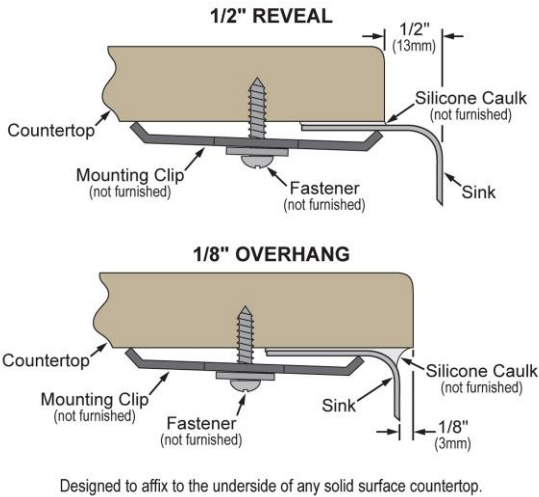

PRODUCT SPECIFICATIONS

Lustertone® Classic Stainless Steel 31-1/4" x 20" x 9-7/8" Double Bowl Undermount Sink with Perfect Drain®. Sink is manufactured from 18 gauge 304 Stainless Steel with a Lustrous Satin finish, Rear Center drain placement, and Sides and Bottom pads.

Installation Type:	Undermount
Material:	304 Stainless Steel
Special Features:	Perfect Drain
Finish:	Lustrous Satin
Gauge:	18
Sound Deadening:	Sides and Bottom pads
Number of Bowls:	2
Sink Dimensions:	31-1/4" x 20" x 11-3/8"
Bowl 1 Dimensions:	14" x 18" x 9-7/8"
Bowl 2 Dimensions:	14" x 18" x 9-7/8"
Drain Size:	3-3/8" (86mm)
Drain Location:	Rear Center
Minimum Cabinet Size:	36"
Mounting Hardware:	Undermount brackets sold separately
Template Included:	Yes
Cutout Template #:	1000001298

Template is available for download at [elkay.com](#). CAD software will be required to open the template.

Perfect Drain: Seamlessly welded stainless steel collar eliminates the gap between a traditional drain and the sink for a more sanitary and gap free installation. Select garbage disposers can be installed on either sink bowl for user convenience. Please see our Garbage Disposer Compatibility Guide.

Installation Profile:

PART: _____ QTY: _____
PROJECT: _____
CONTACT: _____
DATE: _____
NOTES: _____
APPROVAL: _____