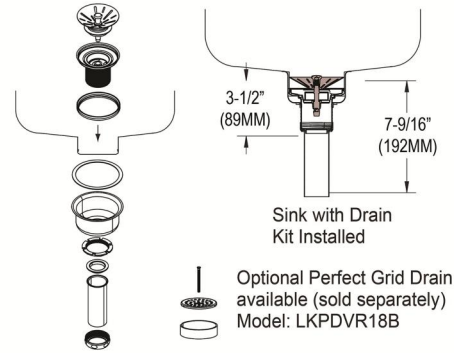

Included Accessories		
LKPD1	Perfect Drain® Fitting Type 304 Stainless Steel Body and Strainer Spec Sheet (PDF)	
LKWOBG1418SS	Stainless Steel 13" x 17" x 1" Bottom Grid Spec Sheet (PDF)	

Optional Accessories		
LKDS35	3-1/2" Garbage Disposal Stopper / Strainer for use with Perfect Drain®-Satin Finish Spec Sheet (PDF)	
LKDS99	3-1/2" Garbage Disposal Stopper / Strainer for use with Perfect Drain®-Chrome Polished Stainless Steel Spec Sheet (PDF)	
LKPDVR18B	Perfect Drain® Chrome Plated Brass Body Vandal-resistant Strainer Spec Sheet (PDF)	
LKWRB1316SS	Stainless Steel 12-1/2" x 15" x 7" Rinsing Basket Spec Sheet (PDF)	
LKWRB1418SS	Stainless Steel 13" x 17" x 7" Rinsing Basket Spec Sheet (PDF)	

In keeping with our policy of continuing product improvement, Elkay reserves the right to change product specifications without notice. Please visit elkay.com for the most current version of Elkay product specification sheets. This specification describes an Elkay product with design, quality, and functional benefits to the user. When making a comparison of other producers' offerings, be certain these features are not overlooked. Latest version of the spec sheet available: <https://www.elkayfiles.com/spec-sheets/ELUH3120LPDBG_spec.pdf>