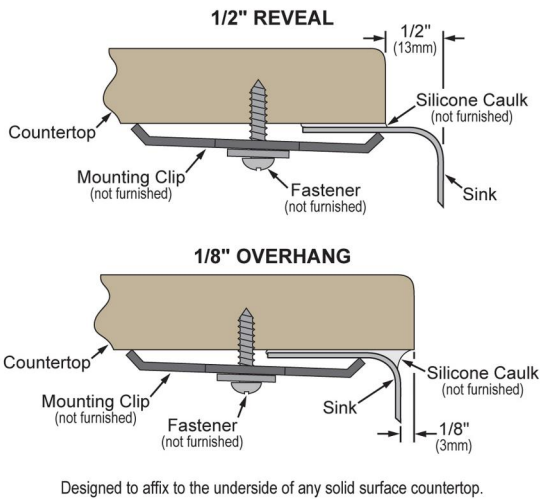

PRODUCT SPECIFICATIONS

Lustertone® Classic Stainless Steel 31-1/4" x 20-1/2" x 9-7/8" Double Bowl Undermount Sink Kit with Left Perfect Drain®. Sink is manufactured from 18 gauge 304 Stainless Steel with a Lustrous Satin finish, Rear Center drain placement, and Sides and Bottom pads.

Installation Type:	Sink Kits, Undermount
Material:	304 Stainless Steel
Special Features:	Perfect Drain
Finish:	Lustrous Satin
Gauge:	18
Sound Deadening:	Sides and Bottom pads
Number of Bowls:	2
Sink Dimensions:	31-1/4" x 20-1/2" x 11-3/8"
Bowl 1 Dimensions:	13-1/2" x 16" x 7-7/8"
Bowl 2 Dimensions:	14" x 18" x 9-7/8"
Drain Size:	3-3/8" (86mm)
Drain Location:	Rear Center
Minimum Cabinet Size:	36"
Mounting Hardware:	Undermount brackets sold separately
Template Included:	Yes
Cutout Template #:	1000001388

Template is available for download at [elkay.com](#). CAD software will be required to open the template.

Perfect Drain: Seamlessly welded stainless steel collar eliminates the gap between a traditional drain and the sink for a more sanitary and gap free installation. Select garbage disposers can be installed on either sink bowl for user convenience. Please see our Garbage Disposer Compatibility Guide.

Installation Profile:

PART: _____ QTY: _____
PROJECT: _____
CONTACT: _____
DATE: _____
NOTES: _____
APPROVAL: _____