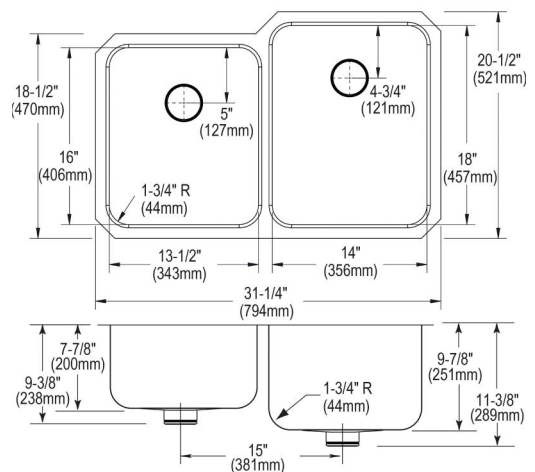

Included with Product: one LKWOBG1418SS bottom grid, two LKPD1 Perfect Drains and strainers.

A Century of Tradition and Quality. For more than 100 years, Elkay has been making innovative products and providing exceptional customer care. We take pride in offering plumbing products that make life easier, inspire change and leave the world a better place.

Product Compliance: ASME A112.19.3/CSA B45.4
Accessory: ASME A112.18.2/CSA B125.2

Sinks are listed by IAPMO® as meeting the applicable requirements of the Uniform Plumbing Code®, International Plumbing Code®, and National Plumbing Code of Canada.

- [Clean and Care Manual (PDF)](#)
- [Installation Instructions (PDF) - 1000005239](#)
- [Installation Instructions (PDF) - 74180289 Disposer](#)
- [Installation Instructions (PDF) - 74180340-USA Drain](#)
- [Installation Instructions (PDF) - Garbage Disposer Compatibility Guide](#)
- [Warranty (PDF)](#)