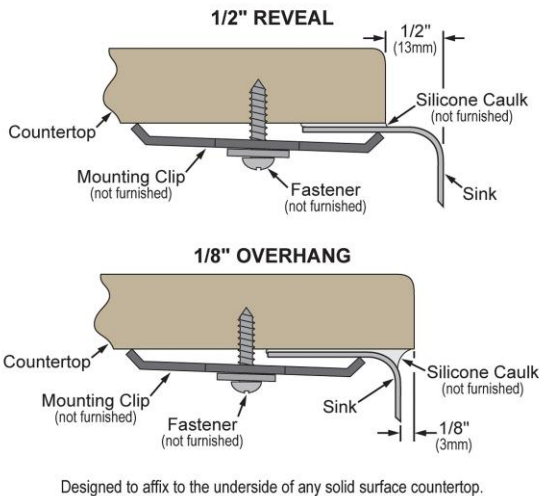

PRODUCT SPECIFICATIONS

Lustertone® Classic Stainless Steel 30-3/4" x 18-1/2" x 10" Equal Double Bowl Undermount Sink with Right Drain. Sink is manufactured from 18 gauge 304 Stainless Steel with a Lustrous Satin finish, Rear Center drain placement, and Sides and Bottom pads.

Installation Type:	Undermount
Material:	304 Stainless Steel
Finish:	Lustrous Satin
Gauge:	18
Sound Deadening:	Sides and Bottom pads
Number of Bowls:	2
Sink Dimensions:	30-3/4" x 18-1/2" x 10"
Bowl 1 Dimensions:	13-1/2" x 16" x 10"
Bowl 2 Dimensions:	13-1/2" x 16" x 7-7/8"
Drain Size:	3-1/2" (89mm)
Drain Location:	Rear Center
Minimum Cabinet Size:	36"
Mounting Hardware:	Undermount brackets sold separately
Template Included:	Yes
Cutout Template #:	1000001312

Template is available for download at [elkay.com](#). CAD software will be required to open the template.

Installation Profile:

Designed to affix to the underside of any solid surface countertop.