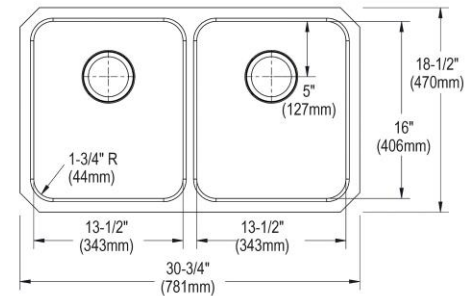

A Century of Tradition and Quality. For more than 100 years, Elkay has been making innovative products and providing exceptional customer care. We take pride in offering plumbing products that make life easier, inspire change and leave the world a better place.

Product Compliance: ASME A112.19.3/CSA B45.4

Sinks are listed by IAPMO® as meeting the applicable requirements of the Uniform Plumbing Code®, International Plumbing Code®, and National Plumbing Code of Canada.

[Clean and Care Manual (PDF)](#)
[Installation Instructions (PDF) - 1000005239](#)
[Warranty (PDF)](#)