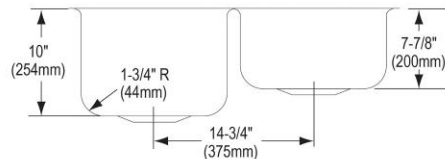

A Century of Tradition and Quality. For more than 100 years, Elkay has been making innovative products and providing exceptional customer care. We take pride in offering plumbing products that make life easier, inspire change and leave the world a better place.

Product Compliance: ASME A112.19.3/CSA B45.4

Sinks are listed by IAPMO® as meeting the applicable requirements of the Uniform Plumbing Code®, International Plumbing Code®, and National Plumbing Code of Canada.

[Clean and Care Manual (PDF)](#)
[Installation Instructions (PDF) - 1000005239](#)
[Warranty (PDF)](#)