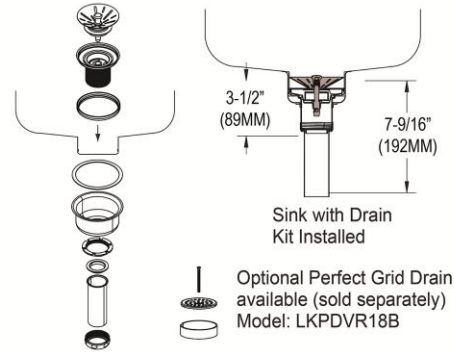

Included Accessories

LKPD1	Perfect Drain® Fitting Type 304 Stainless Steel Body and Strainer Spec Sheet (PDF)	

Optional Accessories

LKWOBG2115SS	Stainless Steel 20" x 14-3/4" x 1" Bottom Grid Spec Sheet (PDF)	
CB1516	Hardwood 15" x 16-3/4" x 3/4" Cutting Board Spec Sheet (PDF)	
LKDS35	3-1/2" Garbage Disposal Stopper / Strainer for use with Perfect Drain®-Satin Finish Spec Sheet (PDF)	
LKDS99	3-1/2" Garbage Disposal Stopper / Strainer for use with Perfect Drain®-Chrome Polished Stainless Steel Spec Sheet (PDF)	
LKPDVR18B	Perfect Drain® Chrome Plated Brass Body Vandal-resistant Strainer Spec Sheet (PDF)	
LKGT1041	Elkay Gourmet Single Hole Kitchen Faucet Pull-out Spray and Lever Handle with Hi and Mid-rise Base Options Spec Sheet (PDF)	

In keeping with our policy of continuing product improvement, Elkay reserves the right to change product specifications without notice. Please visit elkay.com for the most current version of Elkay product specification sheets. This specification describes an Elkay product with design, quality, and functional benefits to the user. When making a comparison of other producers' offerings, be certain these features are not overlooked. Latest version of the spec sheet available: <https://www.elkayfiles.com/spec-sheets/ELUH211510PD_spec.pdf>