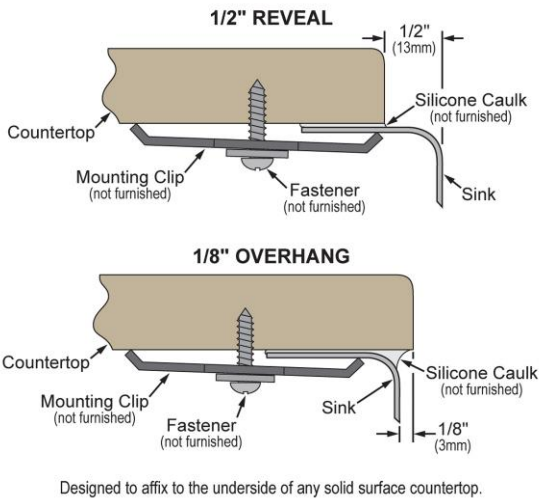

PRODUCT SPECIFICATIONS

Lustertone® Classic Stainless Steel 23-1/2" x 18-1/4" x 10" Single Bowl Undermount Sink with Perfect Drain®. Sink is manufactured from 18 gauge 304 Stainless Steel with a Lustrous Satin finish, Rear Center drain placement, and Sides and Bottom pads.

Installation Type:	Undermount
Material:	304 Stainless Steel
Special Features:	Perfect Drain
Finish:	Lustrous Satin
Gauge:	18
Sound Deadening:	Sides and Bottom pads
Number of Bowls:	1
Sink Dimensions:	23-1/2" x 18-1/4" x 11-1/2"
Bowl 1 Dimensions:	21" x 15-3/4" x 10"
Drain Size:	3-3/8" (86mm)
Drain Location:	Rear Center
Minimum Cabinet Size:	27"
Mounting Hardware:	Undermount brackets sold separately
Template Included:	Yes
Cutout Template #:	1000001400

Template is available for download at elkay.com. CAD software will be required to open the template.

Perfect Drain: Seamlessly welded stainless steel collar eliminates the gap between a traditional drain and the sink for a more sanitary and gap free installation. Select garbage disposers can be installed on either sink bowl for user convenience. Please see our Garbage Disposer Compatibility Guide.

Installation Profile:

PART: _____ QTY: _____
PROJECT: _____
CONTACT: _____
DATE: _____
NOTES: _____
APPROVAL: _____