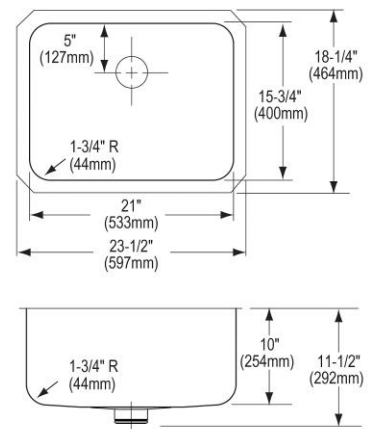

Included with Product: One LKPD1 Perfect Drain and strainer.

A Century of Tradition and Quality. For more than 100 years, Elkay has been making innovative products and providing exceptional customer care. We take pride in offering plumbing products that make life easier, inspire change and leave the world a better place.

Product Compliance: ASME A112.19.3/CSA B45.4
Accessory: ASME A112.18.2/CSA B125.2

Sinks are listed by IAPMO® as meeting the applicable requirements of the Uniform Plumbing Code®, International Plumbing Code®, and National Plumbing Code of Canada.

- [Clean and Care Manual (PDF)](#)
- [Installation Instructions (PDF) - 1000005239](#)
- [Installation Instructions (PDF) - 74180289 Disposer](#)
- [Installation Instructions (PDF) - 74180340-USA Drain](#)
- [Installation Instructions (PDF) - Garbage Disposer Compatibility Guide](#)
- [Warranty (PDF)](#)