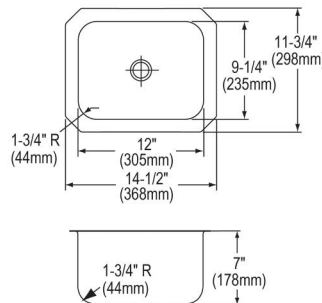

PART: _____ QTY: _____
PROJECT: _____
CONTACT: _____
DATE: _____
NOTES: _____
APPROVAL: _____

In keeping with our policy of continuing product improvement, Elkay reserves the right to change product specifications without notice. Please visit elkay.com for the most current version of Elkay product specification sheets. This specification describes an Elkay product with design, quality, and functional benefits to the user. When making a comparison of other producers' offerings, be certain these features are not overlooked. Latest version of the spec sheet available: <https://www.elkayfiles.com/spec-sheets/ELUH129DBG_spec.pdf>