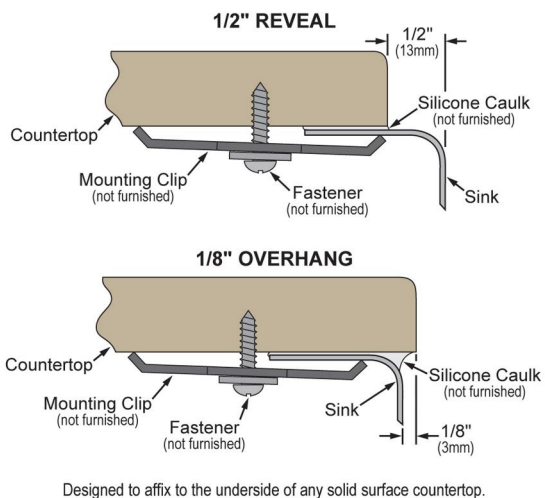

PRODUCT SPECIFICATIONS

Lustertone® Classic Stainless Steel 14-1/2" x 11-3/4" x 7" Single Bowl Undermount Bar Sink Kit. Sink is manufactured from 18 gauge 304 Stainless Steel with a Lustrous Satin finish, Center drain placement, and Sides and Bottom pads.

Installation Type:	Sink Kits, Undermount
Material:	304 Stainless Steel
Finish:	Lustrous Satin
Gauge:	18
Sound Deadening:	Sides and Bottom pads
Number of Bowls:	1
Sink Dimensions:	14-1/2" x 11-3/4" x 7"
Bowl 1 Dimensions:	12" x 9-1/4" x 7"
Drain Size:	2" (51mm)
Drain Location:	Center
Minimum Cabinet Size:	18"
Mounting Hardware:	Undermount brackets sold separately
Template Included:	Yes
Cutout Template #:	1000001421

Template is available for download at elkay.com. CAD software will be required to open the template.

Installation Profile:

Included with Product: LKWBG1209SS bottom grid, LK36 drain

A Century of Tradition and Quality. For more than 100 years, Elkay has been making innovative products and providing exceptional customer care. We take pride in offering plumbing products that make life easier, inspire change and leave the world a better place.

Product Compliance: ASME A112.19.3/CSA B45.4
Accessory: ASME A112.18.2/CSA B125.2

Sinks are listed by IAPMO® as meeting the applicable requirements of the Uniform Plumbing Code®, International Plumbing Code®, and National Plumbing Code of Canada.

- [Clean and Care Manual (PDF)](#)
- [Installation Instructions (PDF) - 1000005239](#)
- [Installation Instructions (PDF) - 1000005235](#)
- [Warranty (PDF)](#)