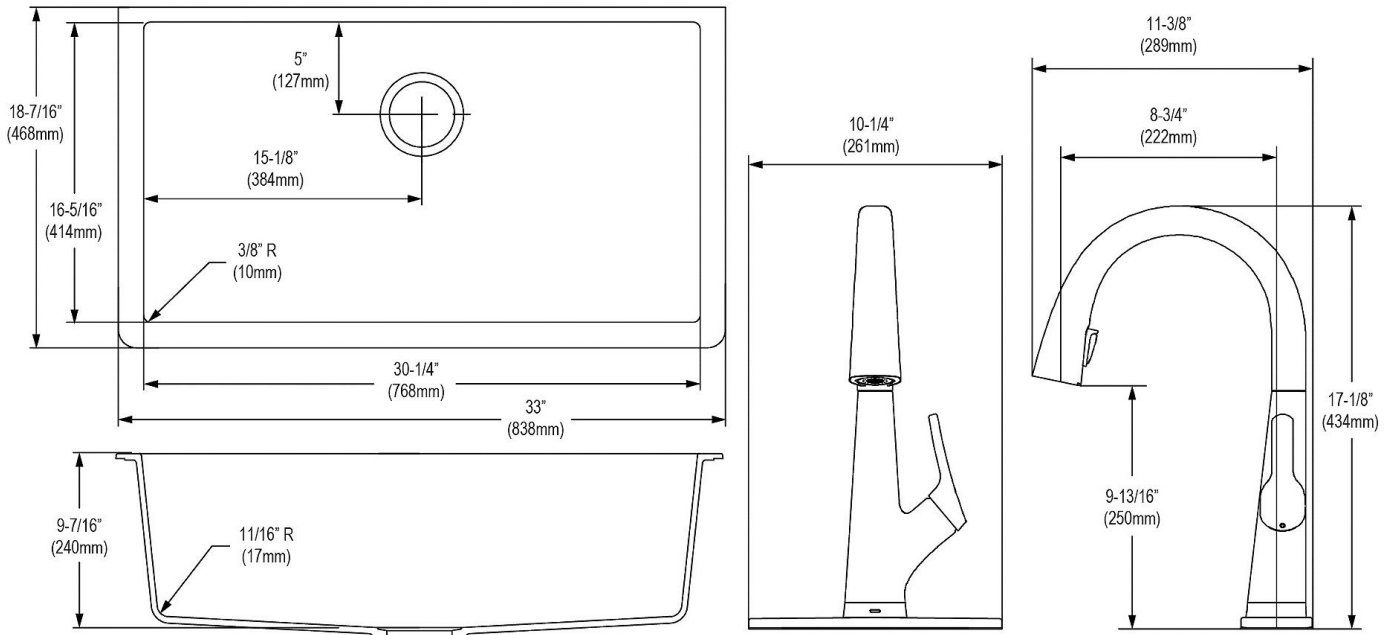

Included Accessories		
LKCLKIT	Sink Cleaning Kit Spec Sheet (PDF)	
LKAV7051FCR	Avado® Single Hole 2-in-1 Kitchen Faucet with Filtered Drinking Water Chrome Spec Sheet (PDF)	
LKOBG2915SS	Stainless Steel 27-1/2" x 13-1/2" x 1-1/4" Bottom Grid Spec Sheet (PDF)	
LKQS35	Polymer 3-1/2" Drain Fitting with Removable Basket Strainer and Rubber Stopper Spec Sheet (PDF)	

Optional Accessories		
LK99	Deluxe 3-1/2" Drain Type 304 Stainless Steel Body Strainer Basket Rubber Seal and Tailpiece Spec Sheet (PDF)	
LKQS35	Polymer 3-1/2" Drain Fitting with Removable Basket Strainer and Rubber Stopper Spec Sheet (PDF)	

In keeping with our policy of continuing product improvement, Elkay reserves the right to change product specifications without notice. Please visit elkay.com for the most current version of Elkay product specification sheets. This specification describes an Elkay product with design, quality, and functional benefits to the user. When making a comparison of other producers' offerings, be certain these features are not overlooked.