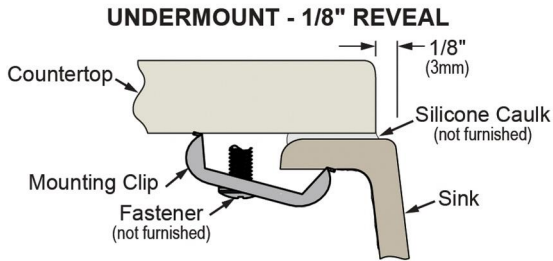

Designed to affix to the underside of any solid surface countertop.