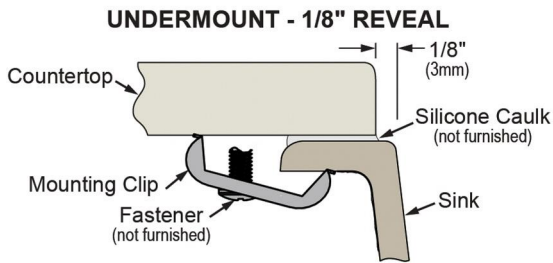

Designed to affix to the underside of any solid surface countertop.

PART: _____ QTY: _____

PROJECT: _____

CONTACT: _____

DATE: _____

NOTES: _____

APPROVAL: _____