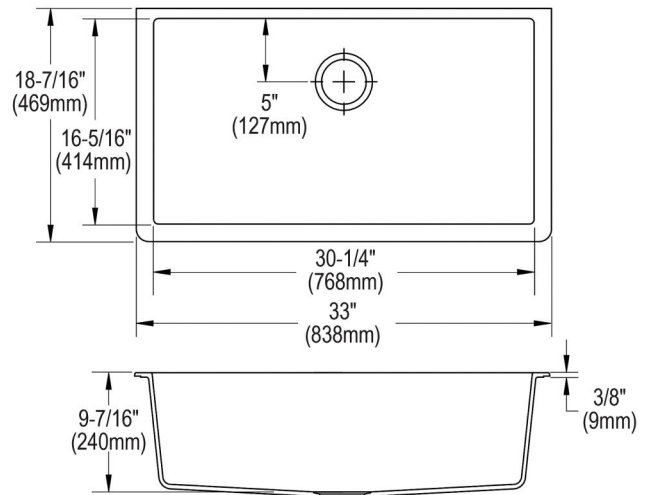

▼ Ships in multiple boxes.

A Century of Tradition and Quality. For more than 100 years, Elkay has been making innovative products and providing exceptional customer care. We take pride in offering plumbing products that make life easier, inspire change and leave the world a better place.

Product Compliance: CSA B45.5/IAPMO Z124
Accessory: ASME A112.18.2/CSA B125.2

[Clean and Care Manual (PDF)](#)
[Installation Instructions (PDF) - 1000005238](#)
[Warranty (PDF)](#)