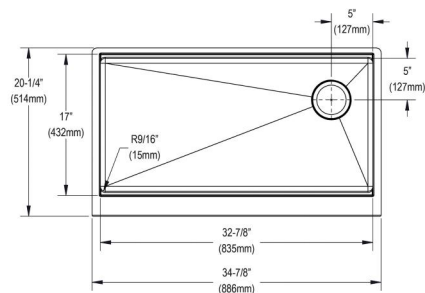

Included with Product: LKDD Deep Strainer Drain, CTXBG3215 Bottom Grid, LKCB1217AC Cutting Board, LKC0717SS Colander, LKDR1317RU Roll-Up Drying Rack, LKDR0717SS Drying Rack

A Century of Tradition and Quality. For more than 100 years, Elkay has been making innovative products and providing exceptional customer care. We take pride in offering plumbing products that make life easier, inspire change and leave the world a better place.

Product Compliance: ASME A112.19.3/CSA B45.4
Accessory: ASME A112.18.2/CSA B125.2

Sinks are listed by IAPMO® as meeting the applicable requirements of the Uniform Plumbing Code®, International Plumbing Code®, and National Plumbing Code of Canada.

[Clean and Care Manual (PDF)](#)
[Installation Instructions (PDF) - 1000005325](#)
[Installation Instructions (PDF) - 1000005235](#)
[Installation Instructions (PDF) - Warranty (PDF)](#)