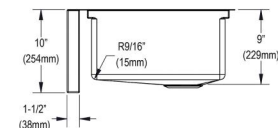

PART: _____ QTY: _____
PROJECT: _____
CONTACT: _____
DATE: _____
NOTES: _____
APPROVAL: _____

In keeping with our policy of continuing product improvement, Elkay reserves the right to change product specifications without notice. Please visit elkay.com for the most current version of Elkay product specification sheets. This specification describes an Elkay product with design, quality, and functional benefits to the user. When making a comparison of other producers' offerings, be certain these features are not overlooked. Latest version of the spec sheet available: <https://www.elkayfiles.com/spec-sheets/EFRUFF33179RW_spec.pdf>