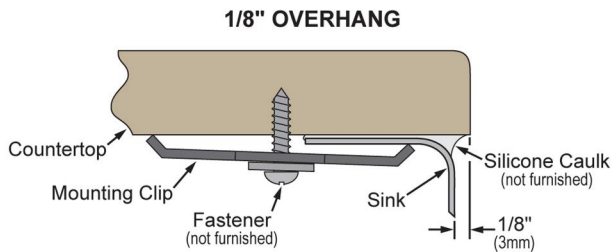

PRODUCT SPECIFICATIONS

Crosstown® 16 Gauge Workstation Stainless Steel 34-7/8" x 20-1/4" x 9-7/16" Single Bowl Farmhouse Sink Kit. Sink is handmade/fabricated from 16 gauge 304 Stainless Steel with a Polished Satin finish, Rear Right drain placement, and Full spray sides and bottom with Sides and Bottom pads.

Installation Type:	Farmhouse
Material:	304 Stainless Steel
Special Features:	Workstation
Finish:	Polished Satin
Gauge:	16
Sound Deadening:	Full spray sides and bottom with Sides and Bottom pads
Number of Bowls:	1
Sink Dimensions:	34-7/8" x 20-1/4" x 10"
Bowl 1 Dimensions:	32-7/8" x 17" x 9"
Drain Size:	3-1/2" (89mm)
Drain Location:	Rear Right
Minimum Cabinet Size:	36"
Mounting Hardware:	Yes
Template Included:	No

Special Note: Reserve Selection products are sold exclusively, in store and online, through authorized wholesalers.

Installation Profile:

Designed to affix to the underside of any solid surface countertop.