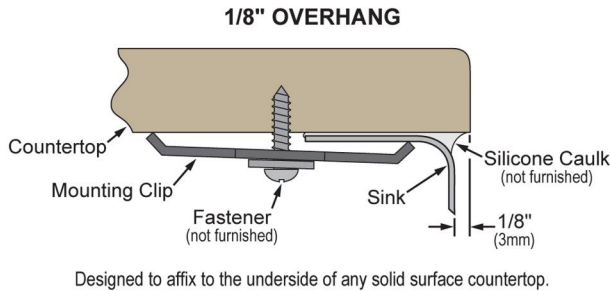

PRODUCT SPECIFICATIONS

Crosstown® 18 Gauge Stainless Steel 35-7/8" x 20-1/4" x 9" Equal Double Bowl Farmhouse Sink & Faucet Kit with Aqua Divide & Drain. Sink is handmade/fabricated from 18 gauge 304 Stainless Steel with a Polished Satin finish, Rear Center drain placement, and Full spray sides and bottom with Sides and Bottom pads.

Installation Type:	Farmhouse
Material:	304 Stainless Steel
Finish:	Polished Satin
Gauge:	18
Sound Deadening:	Full spray sides and bottom with Sides and Bottom pads
Number of Bowls:	2
Sink Dimensions:	35-7/8" x 20-1/4" x 9"
Bowl 1 Dimensions:	14-1/2" x 17" x 9"
Bowl 2 Dimensions:	14-1/2" x 17" x 9"
Drain Size:	3-1/2" (89mm)
Drain Location:	Rear Center
Minimum Cabinet Size:	36"
Mounting Hardware:	Included
Template Included:	No

Installation Profile:

Included with Product:

A Century of Tradition and Quality. For more than 100 years, Elkay has been making innovative products and providing exceptional customer care. We take pride in offering plumbing products that make life easier, inspire change and leave the world a better place.

Product Compliance:

- Faucet: ASME A112.18.1/CSA B125.1 NSF 61 NSF 372 (lead free)
- Accessory: ASME A112.18.2/CSA B125.2

2x Deep strainer drain LKDD and faucet LKAV2061CR

Sinks are listed by IAPMO® as meeting the applicable requirements of the Uniform Plumbing Code®, International Plumbing Code®, and National Plumbing Code of Canada.

- [Clean and Care Manual (PDF)](#)
- [Installation Instructions (PDF) - 100005325](#)
- [Warranty (PDF)](#)

PART: _____ QTY: _____

PROJECT: _____

CONTACT: _____

DATE: _____

NOTES: _____

APPROVAL: _____

In keeping with our policy of continuing product improvement, Elkay reserves the right to change product specifications without notice. Please visit elkay.com for the most current version of Elkay product specification sheets. This specification describes an Elkay product with design, quality, and functional benefits to the user. When making a comparison of other producers' offerings, be certain these features are not overlooked.