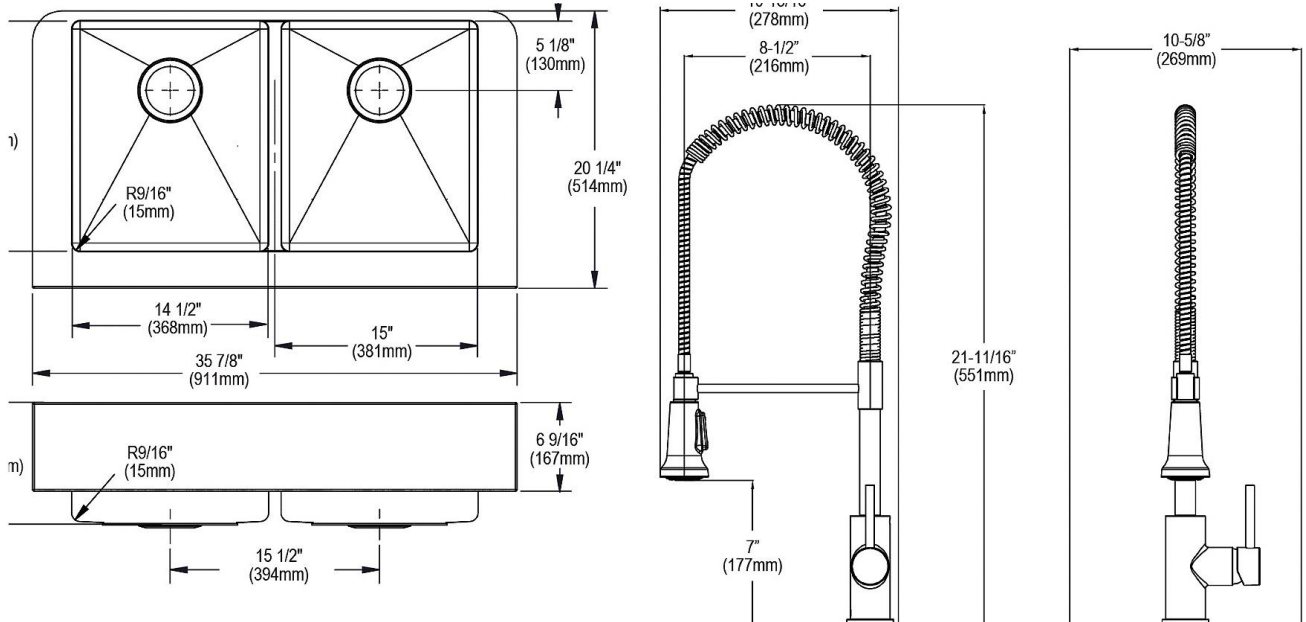

Included Accessories		
LKAV2061CR	Avado® Single Hole Kitchen Faucet with Semi-professional Spout and Lever Handle Chrome Spec Sheet (PDF)	
LKDD	3-1/2" Drain Fitting Deep Strainer Basket Spec Sheet (PDF)	

Optional Accessories		
LKDD	3-1/2" Drain Fitting Deep Strainer Basket Spec Sheet (PDF)	
LKAV2061	Avado® Single Hole Kitchen Faucet with Semi-professional Spout and Lever Handle Spec Sheet (PDF)	
CTXBG1316	Crosstown® Stainless Steel 13" x 15-1/2" x 1-1/4" Bottom Grid Spec Sheet (PDF)	

In keeping with our policy of continuing product improvement, Elkay reserves the right to change product specifications without notice. Please visit elkay.com for the most current version of Elkay product specification sheets. This specification describes an Elkay product with design, quality, and functional benefits to the user. When making a comparison of other producers' offerings, be certain these features are not overlooked.