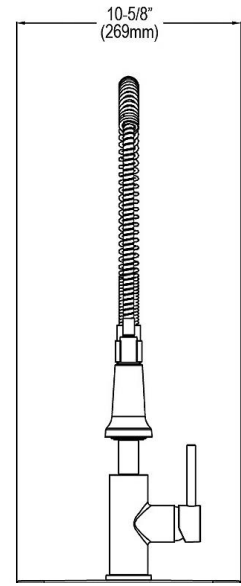

Included Accessories		
LKAV2061CR	Avado® Single Hole Kitchen Faucet with Semi-professional Spout and Lever Handle Chrome Spec Sheet (PDF)	
LKDD	3-1/2" Drain Fitting Deep Strainer Basket Spec Sheet (PDF)	

Optional Accessories		
LKDD	3-1/2" Drain Fitting Deep Strainer Basket Spec Sheet (PDF)	
LKAV2061	Avado® Single Hole Kitchen Faucet with Semi-professional Spout and Lever Handle Spec Sheet (PDF)	
CTXBG1616	Crosstown® Stainless Steel 16-1/4" x 16-1/4" x 1-1/4" Bottom Grid Spec Sheet (PDF)	
CTXBG1116	Crosstown® Stainless Steel 11-1/4" x 16-1/4" x 1-1/4" Bottom Grid Spec Sheet (PDF)	

In keeping with our policy of continuing product improvement, Elkay reserves the right to change product specifications without notice. Please visit elkay.com for the most current version of Elkay product specification sheets. This specification describes an Elkay product with design, quality, and functional benefits to the user. When making a comparison of other producers' offerings, be certain these features are not overlooked.