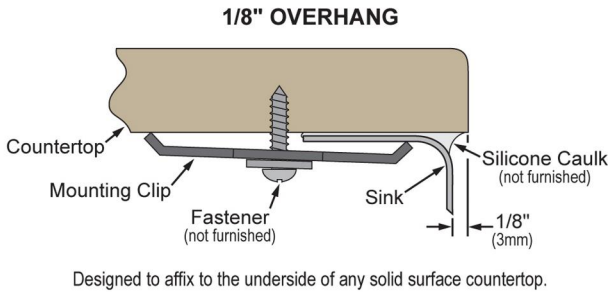

PRODUCT SPECIFICATIONS

Crosstown® 18 Gauge Stainless Steel 35-7/8" x 20-1/4" x 9" 60/40 Double Bowl Farmhouse Sink & Faucet Kit with Drain. Sink is handmade/fabricated from 18 gauge 304 Stainless Steel with a Polished Satin finish, Rear Center drain placement, and Full spray sides and bottom with Sides and Bottom pads.

Installation Type:	Farmhouse
Material:	304 Stainless Steel
Finish:	Polished Satin
Gauge:	18
Sound Deadening:	Full spray sides and bottom with Sides and Bottom pads
Number of Bowls:	2
Sink Dimensions:	35-7/8" x 20-1/4" x 9"
Bowl 1 Dimensions:	17" x 17" x 9"
Bowl 2 Dimensions:	12" x 17" x 9"
Drain Size:	3-1/2" (89mm)
Drain Location:	Rear Center
Minimum Cabinet Size:	36"
Mounting Hardware:	Included
Template Included:	No

Installation Profile:

Included with Product:

A Century of Tradition and Quality. For more than 100 years, Elkay has been making innovative products and providing exceptional customer care. We take pride in offering plumbing products that make life easier, inspire change and leave the world a better place.

2x Deep strainer drain LKDD and faucet LKAV2061CR

Product Compliance:

Faucet:

ASME A112.19.3/CSA B45.4
ASME A112.18.1/CSA B125.1
NSF 61
NSF 372 (lead free)

Accessory:

ASME A112.18.2/CSA B125.2

Sinks are listed by IAPMO® as meeting the applicable requirements of the Uniform Plumbing Code®, International Plumbing Code®, and National Plumbing Code of Canada.

[Clean and Care Manual (PDF)](#)

[Installation Instructions (PDF) - 100005325](#)

[Warranty (PDF)](#)

PART: _____ QTY: _____

PROJECT: _____

CONTACT: _____

DATE: _____

NOTES: _____

APPROVAL: _____

In keeping with our policy of continuing product improvement, Elkay reserves the right to change product specifications without notice. Please visit elkay.com for the most current version of Elkay product specification sheets. This specification describes an Elkay product with design, quality, and functional benefits to the user. When making a comparison of other producers' offerings, be certain these features are not overlooked.