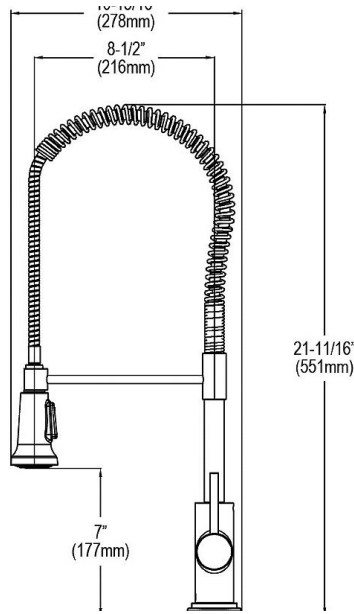

Included Accessories		
LKAV2061CR	Avado® Single Hole Kitchen Faucet with Semi-professional Spout and Lever Handle Chrome Spec Sheet (PDF)	
LKDD	3-1/2" Drain Fitting Deep Strainer Basket Spec Sheet (PDF)	

Optional Accessories		
LKDD	3-1/2" Drain Fitting Deep Strainer Basket Spec Sheet (PDF)	
LKAV2061	Avado® Single Hole Kitchen Faucet with Semi-professional Spout and Lever Handle Spec Sheet (PDF)	
CTXBG1616	Crosstown® Stainless Steel 16-1/4" x 16-1/4" x 1-1/4" Bottom Grid Spec Sheet (PDF)	
CTXBG1116	Crosstown® Stainless Steel 11-1/4" x 16-1/4" x 1-1/4" Bottom Grid Spec Sheet (PDF)	

In keeping with our policy of continuing product improvement, Elkay reserves the right to change product specifications without notice. Please visit elkay.com for the most current version of Elkay product specification sheets. This specification describes an Elkay product with design, quality, and functional benefits to the user. When making a comparison of other producers' offerings, be certain these features are not overlooked.