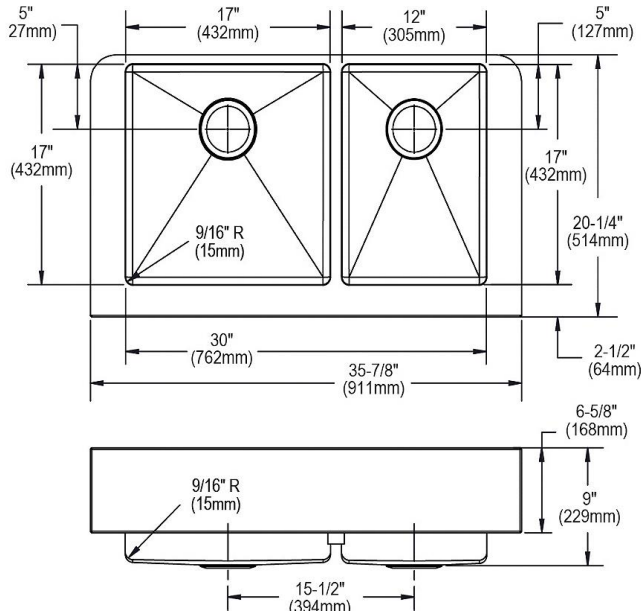

Included Accessories		
LKAV2061CR	Avado® Single Hole Kitchen Faucet with Semi-professional Spout and Lever Handle Chrome Spec Sheet (PDF)	
LKDD	3-1/2" Drain Fitting Deep Strainer Basket Spec Sheet (PDF)	

Optional Accessories		
LKDD	3-1/2" Drain Fitting Deep Strainer Basket Spec Sheet (PDF)	
LKAV2061	Avado® Single Hole Kitchen Faucet with Semi-professional Spout and Lever Handle Spec Sheet (PDF)	
CTXBG1616	Crosstown® Stainless Steel 16-1/4" x 16-1/4" x 1-1/4" Bottom Grid Spec Sheet (PDF)	
CTXBG1116	Crosstown® Stainless Steel 11-1/4" x 16-1/4" x 1-1/4" Bottom Grid Spec Sheet (PDF)	

In keeping with our policy of continuing product improvement, Elkay reserves the right to change product specifications without notice. Please visit elkay.com for the most current version of Elkay product specification sheets. This specification describes an Elkay product with design, quality, and functional benefits to the user. When making a comparison of other producers' offerings, be certain these features are not overlooked.