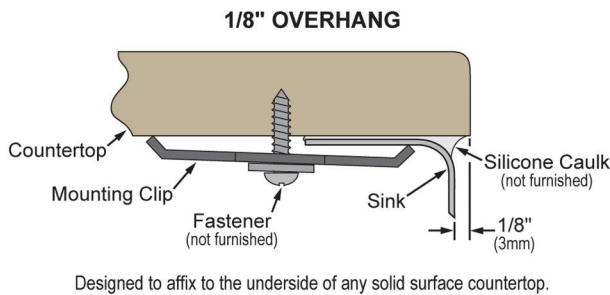

PRODUCT SPECIFICATIONS

Crosstown® 18 Gauge Stainless Steel 35-7/8" x 20-1/4" x 9" Single Bowl Farmhouse Sink & Faucet Kit with Drain. Sink is handmade/fabricated from 18 gauge 304 Stainless Steel with a Polished Satin finish, Rear Right drain placement, and Full spray sides and bottom with Sides and Bottom pads.

Installation Type:	Farmhouse
Material:	304 Stainless Steel
Finish:	Polished Satin
Gauge:	18
Sound Deadening:	Full spray sides and bottom with Sides and Bottom pads
Number of Bowls:	1
Sink Dimensions:	35-7/8" x 20-1/4" x 9"
Bowl 1 Dimensions:	30" x 17" x 9"
Drain Size:	3-1/2" (89mm)
Drain Location:	Rear Right
Minimum Cabinet Size:	36"
Mounting Hardware:	Included
Template Included:	No

Installation Profile:

Included with Product:

A Century of Tradition and Quality. For more than 100 years, Elkay has been making innovative products and providing exceptional customer care. We take pride in offering plumbing products that make life easier, inspire change and leave the world a better place.

Deep strainer LKDD drain and faucet LKAV2061CR

Product Compliance:

Faucet:

ASME A112.19.3/CSA B45.4
ASME A112.18.1/CSA B125.1
NSF 61
NSF 372 (lead free)

Accessory:

ASME A112.18.2/CSA B125.2

Sinks are listed by IAPMO® as meeting the applicable requirements of the Uniform Plumbing Code®, International Plumbing Code®, and National Plumbing Code of Canada.

- [Clean and Care Manual (PDF)](#)
- [Clean and Care Manual (PDF)](#)
- [Installation Instructions (PDF) - 1000005325](#)
- [Installation Instructions (PDF) - 1000005235](#)
- [Warranty (PDF)](#)

PART: _____ QTY: _____

PROJECT: _____

CONTACT: _____

DATE: _____

NOTES: _____

APPROVAL: _____

In keeping with our policy of continuing product improvement, Elkay reserves the right to change product specifications without notice. Please visit elkay.com for the most current version of Elkay product specification sheets. This specification describes an Elkay product with design, quality, and functional benefits to the user. When making a comparison of other producers' offerings, be certain these features are not overlooked.