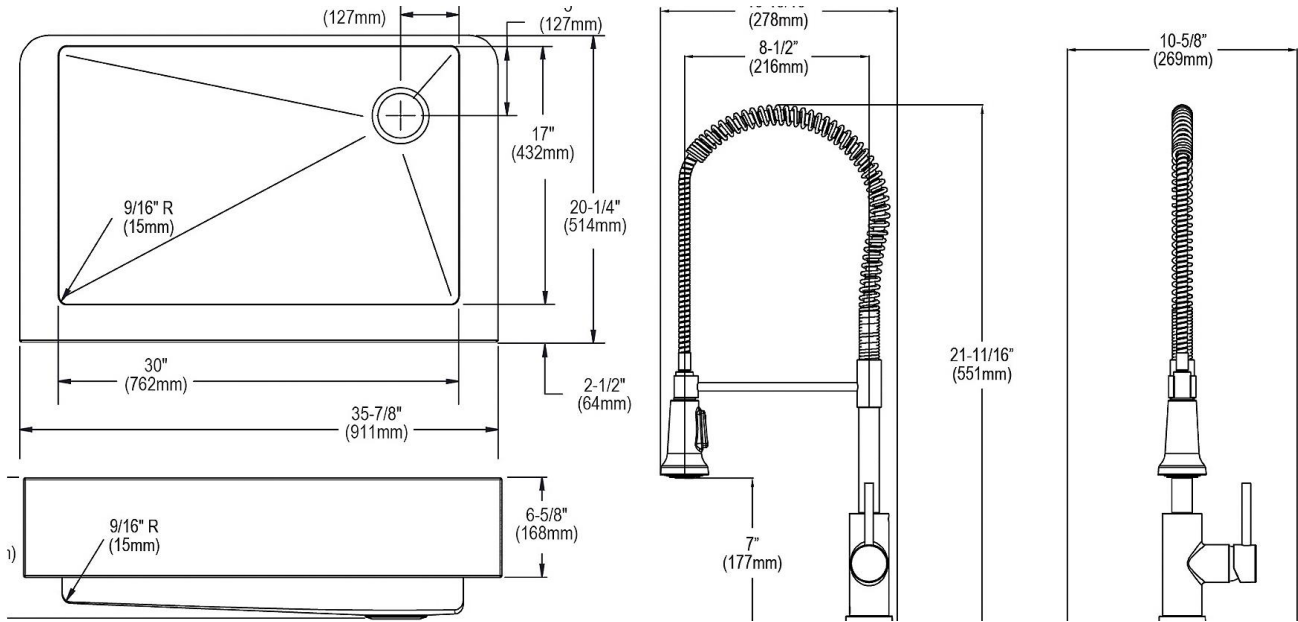

Included Accessories		
LKAV2061CR	Avado® Single Hole Kitchen Faucet with Semi-professional Spout and Lever Handle Chrome Spec Sheet (PDF)	
LKDD	3-1/2" Drain Fitting Deep Strainer Basket Spec Sheet (PDF)	

Optional Accessories		
LKDD	3-1/2" Drain Fitting Deep Strainer Basket Spec Sheet (PDF)	
LKAV2061	Avado® Single Hole Kitchen Faucet with Semi-professional Spout and Lever Handle Spec Sheet (PDF)	
CTXBG2916	Crosstown® Stainless Steel 29-1/4" x 16-1/4" x 1-1/4" Bottom Grid Spec Sheet (PDF)	

In keeping with our policy of continuing product improvement, Elkay reserves the right to change product specifications without notice. Please visit elkay.com for the most current version of Elkay product specification sheets. This specification describes an Elkay product with design, quality, and functional benefits to the user. When making a comparison of other producers' offerings, be certain these features are not overlooked.